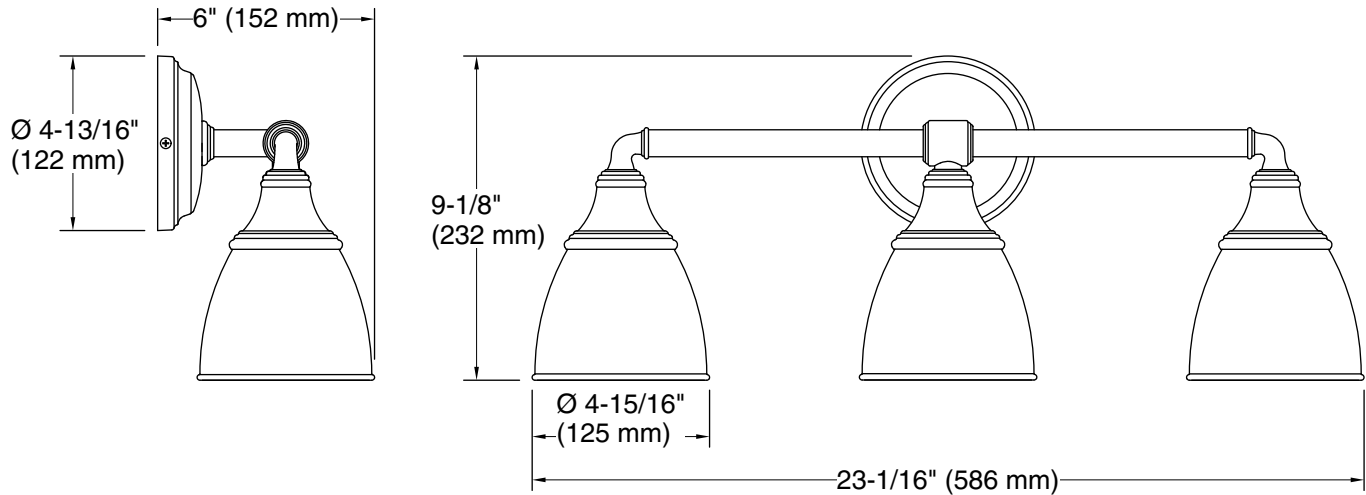

## Technical Information

All product dimensions are nominal.

Installation Type: Wall-mount

Material: Metal

Number of Lights: 3