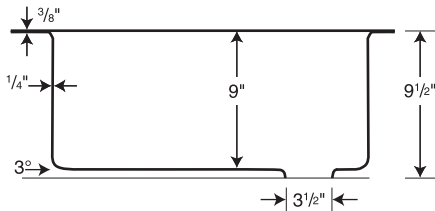

○ Drill Points ● Pre-drilled

Capacity: 13 gallons

SPECIFICATIONS

KSSB-2522 Single Bowl

Table with 7 columns: Model, Part, Nominal Dimensions, Ship Wt. Lb., Ship FedEx, Carton Dims. In., Cu. Ft. Row 1: KSSB-2522, KSo2522SB, 25" W x 22" D (635 mm x 559 mm), 23, FedEx, 26 x 14 x 29, 6.11