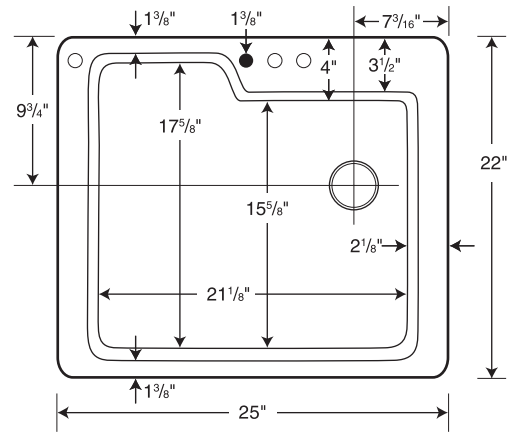

○ Drill Points ● Pre-drilled

Capacity: 13 gallons

SPECIFICATIONS

KSSB-2522 Single Bowl

Table with 7 columns: Model, Part, Nominal Dimensions, Ship Wt. Lb., Ship FedEx, Carton Dims. In., Cu. Ft. Row 1: KSSB-2522, KSo2522SB, 25" W x 22" D (635 mm x 559 mm), 23, FedEx, 26 x 14 x 29, 6.11