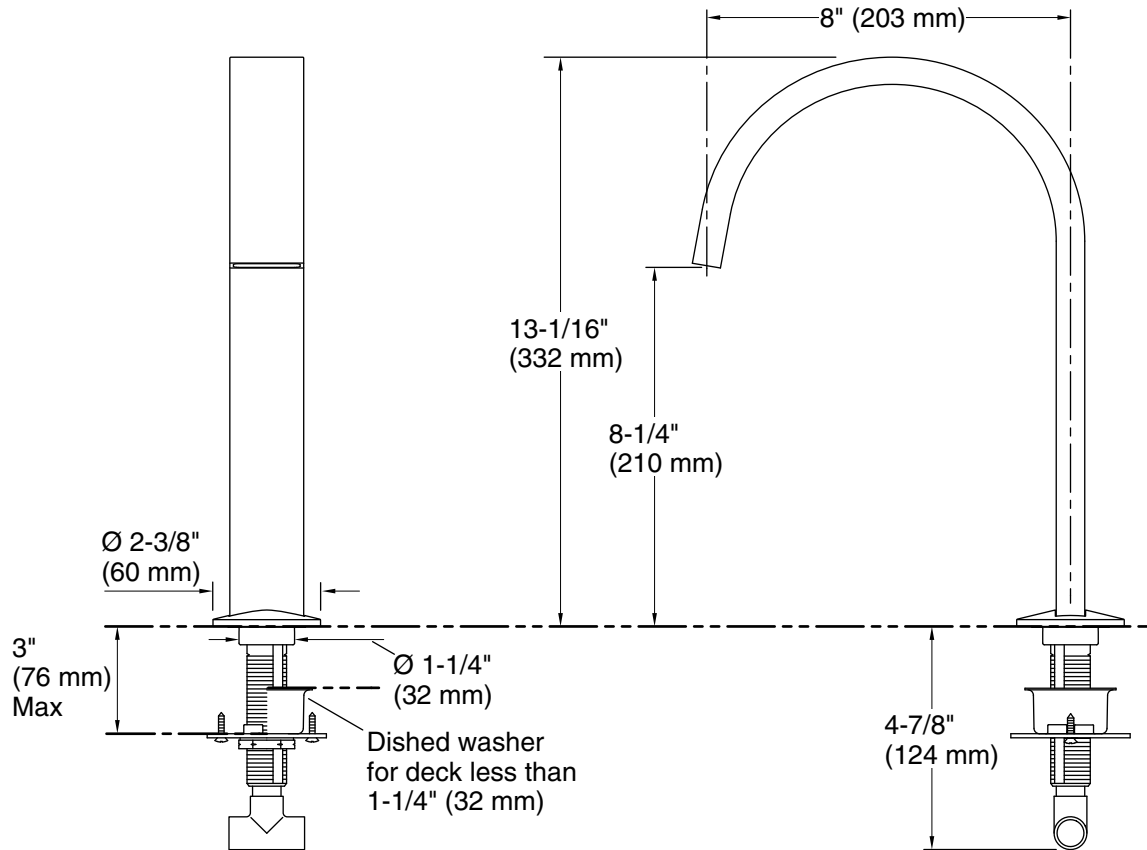

Features

- Nondiverter spout.
- 8" (203 mm) spout reach.
- For use with Components™ Lever, Oyl, or Industrial faucet handles (sold separately).
- Coordinates with Components faucets, accessories, and showering components to complete your bathroom.

or

K-77990-8 deck-mount bath faucet handles with valve

or

K-77990-9 deck-mount bath faucet handles with valve

Recommended Products/Accessories

K-23723 Faucet cleaner

Codes/Standards

ASME A112.18.1/CSA B125.1

Technical Information

All product dimensions are nominal.

Drain included: No

Spout:

Spout reach: 8" (203 mm)

Notes

Install this product according to the installation instructions.

WARNING: Risk of personal injury. Do not install the bath faucet in an area where it may inadvertently be used for support by the bather.