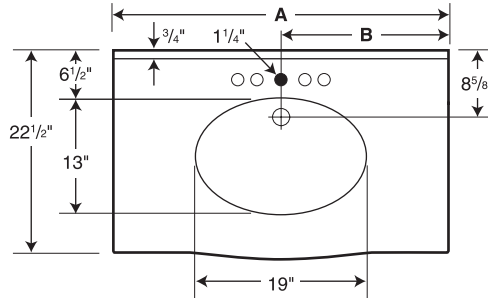

○ Drill Points ● Pre-drilled

**Roman Ogee Edge**

Capacity: 2  
gallons to overflow

Model	A	B
EV1B2225	25"	12-1/2"
EV1B2231	31"	15-1/2"
EV1B2237	37"	18-1/2"
EV1B2243	43"	21-1/2"
EV1B2249	49"	24-1/2"
EV1B2255	55"	27-1/2"
EV1B2261	61"	30-1/2"

**SPECIFICATIONS**
**Europa Vanity Tops**

Model	Part	Nominal Dimensions	Ship Wt. Lb.	Ship FedEx	Carton Dims. In.	Cu. Ft.
EV1B2225	EV02225	22-1/2" D x 25" W	28	FedEx	28 x 26 x 14	5.90
EV1B2231	EV02231	22-1/2" D x 31" W	33	FedEx	34 x 26 x 14	7.16
EV1B2237	EV02237	22-1/2" D x 37" W	41	FedEx	40 x 26 x 14	8.43
EV1B2243	EV02243	22-1/2" D x 43" W	43	FedEx	46 x 26 x 14	9.69
EV1B2249	EV02249	22-1/2" D x 49" W	44	FedEx	52 x 26 x 14	10.95
EV1B2255	EV02255	22-1/2" D x 55" W	50	-	58 x 26 x 14	12.22
EV1B2261	EV02261	22-1/2" D x 61" W	62	-	65 x 26 x 14	13.69