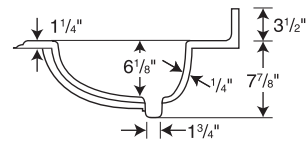

○ Drill Points ● Pre-drilled

**Roman Ogee Edge**

Capacity: 2  
gallons to overflow

Model	A	B
EV1B2225	25"	12-1/2"
EV1B2231	31"	15-1/2"
EV1B2237	37"	18-1/2"
EV1B2243	43"	21-1/2"
EV1B2249	49"	24-1/2"
EV1B2255	55"	27-1/2"
EV1B2261	61"	30-1/2"

**SPECIFICATIONS**
**Europa Vanity Tops**

Model	Part	Nominal Dimensions	Ship Wt. Lb.	Ship FedEx	Carton Dims. In.	Cu. Ft.
EV1B2225	EV02225	22-1/2" D x 25" W	28	FedEx	28 x 26 x 14	5.90
EV1B2231	EV02231	22-1/2" D x 31" W	33	FedEx	34 x 26 x 14	7.16
EV1B2237	EV02237	22-1/2" D x 37" W	41	FedEx	40 x 26 x 14	8.43
EV1B2243	EV02243	22-1/2" D x 43" W	43	FedEx	46 x 26 x 14	9.69
EV1B2249	EV02249	22-1/2" D x 49" W	44	FedEx	52 x 26 x 14	10.95
EV1B2255	EV02255	22-1/2" D x 55" W	50	-	58 x 26 x 14	12.22
EV1B2261	EV02261	22-1/2" D x 61" W	62	-	65 x 26 x 14	13.69