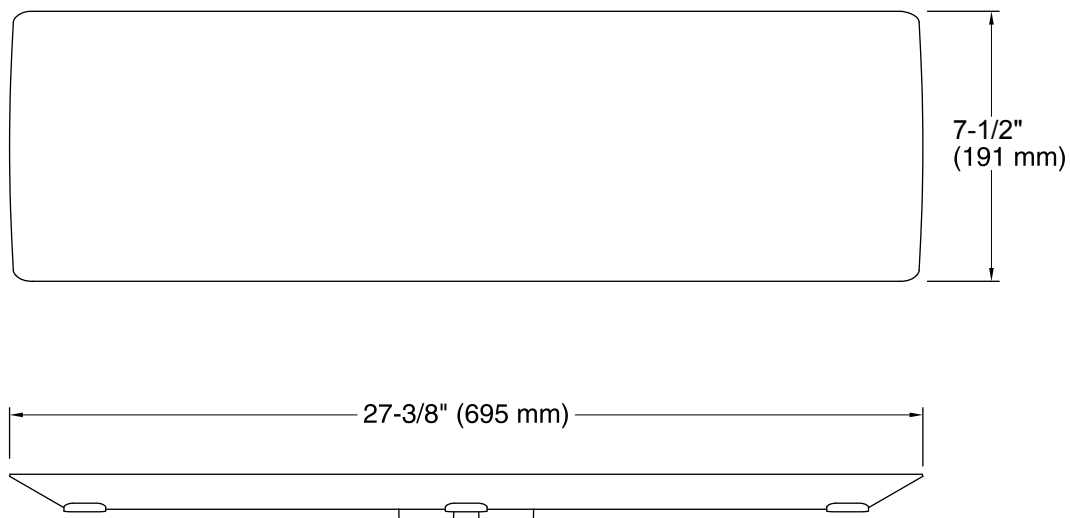

Features

- For use with Bellwether 60" x 34" shower bases.

Material

- Plastic construction.

Codes/Standards

None Applicable

KOHLER® One-Year Limited Warranty

See website for detailed warranty information.

Available Color/Finishes

Color tiles intended for reference only.

Color	Code	Description
	0	White
	96	Biscuit
	47	Almond
	NY	Dune
	95	Ice™ Grey
	G9	Sandbar

Technical Information

All product dimensions are nominal.