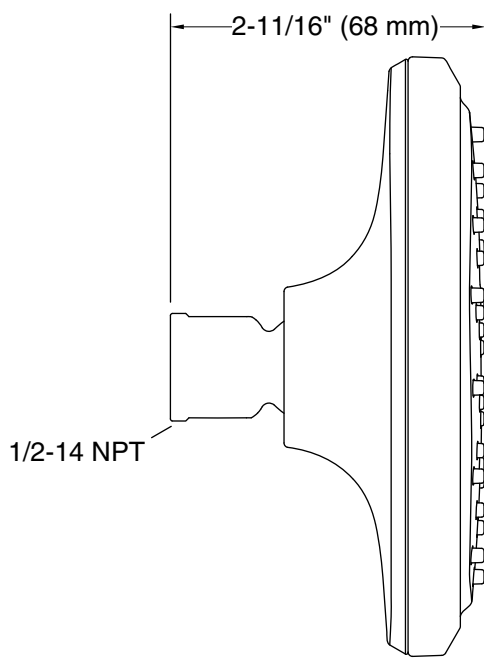

Features

- Single-function showerhead with 45-nozzle 5" (127 mm) diameter sprayface
- Full Coverage with Katalyst technology delivers a drenching spray experience, ideal for rinsing shampoo from hair
- Optimized sprayface for maximum performance
- MasterClean™ sprayface features an easy-to-clean surface that withstands mineral buildup
- 1.75 gpm (6.6 lpm) maximum flow rate at 80 psi (5.5 bar)
- Part of the Occasion bathroom faucet and accessory collection
- Requires shower arm and flange (sold separately)

Installation

- 1/2 -14 NPT connection

Recommended Products/Accessories

- K-72775 Shower Arm and Flange
- K-23723 Faucet cleaner

Codes/Standards

ASME A112.18.1/CSA B125.1
DOE - Energy Policy Act 1992
EPA WaterSense®
California Energy Commission (CEC)

	BV	Vibrant® Brushed Bronze
	TT	Vibrant Titanium

Technical Information

All product dimensions are nominal.

Showerhead/Body Spray:

Rated maximum flow: 1.75 gal/min (6.6 l/min)

flow:

Pressure: 80 psi (5.5 bar)