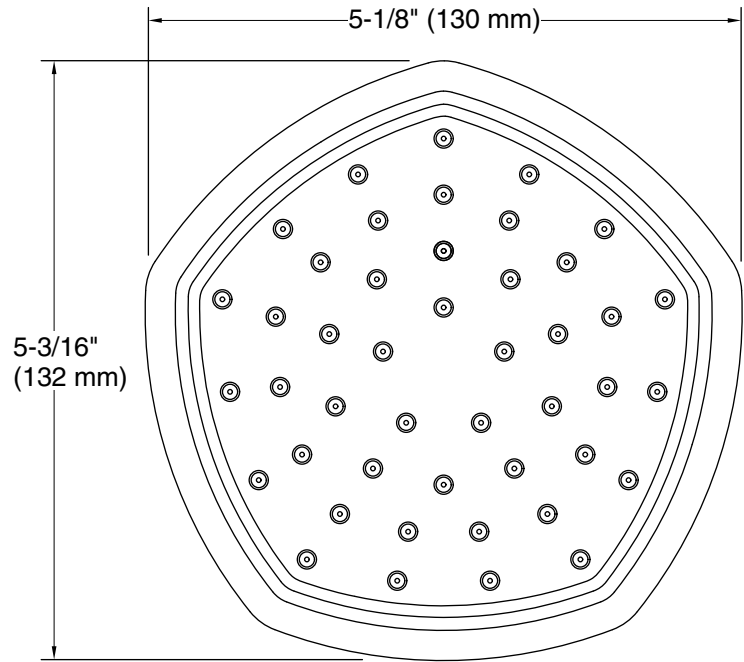

Features

- Single-function showerhead with 45-nozzle 5" (127 mm) diameter sprayface
- Full Coverage with Katalyst technology delivers a drenching spray experience, ideal for rinsing shampoo from hair
- Optimized sprayface for maximum performance
- MasterClean™ sprayface features an easy-to-clean surface that withstands mineral buildup
- 1.75 gpm (6.6 lpm) maximum flow rate at 80 psi (5.5 bar)
- Part of the Occasion bathroom faucet and accessory collection
- Requires shower arm and flange (sold separately)

	BV	Vibrant® Brushed Bronze
	TT	Vibrant Titanium

Technical Information

All product dimensions are nominal.

Showerhead/Body Spray:

Rated maximum flow: 1.75 gal/min (6.6 l/min)

flow:

Pressure: 80 psi (5.5 bar)