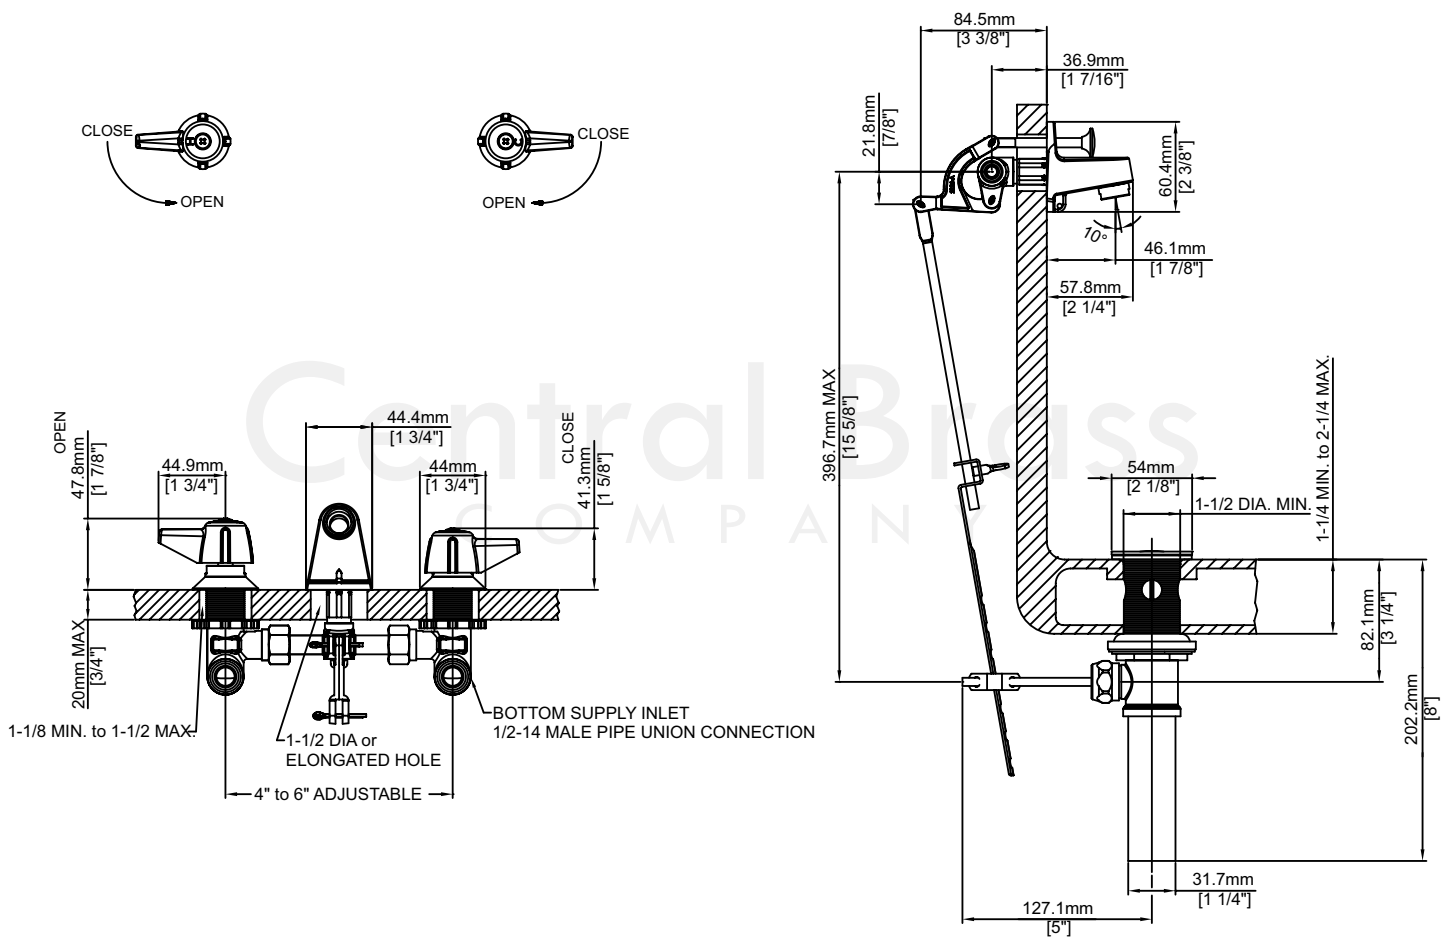

Model# 1177-DA

Two Handle Shelf Back Lavatory Faucet

FEATURES & SPECIFICATIONS

- Canopy Handles
- Replaceable Seats
- 3-Hole 4" to 6" Installation
- Brass Pop-Up Drain Assembly 1.5 GPM Flow Rate
- 1.5 GPM Flow Rate

Model# 1177-DA

Two Handle Shelf Back Lavatory Faucet

1177-DA/REV. 11 2016

Product Specifications subject to change without notice