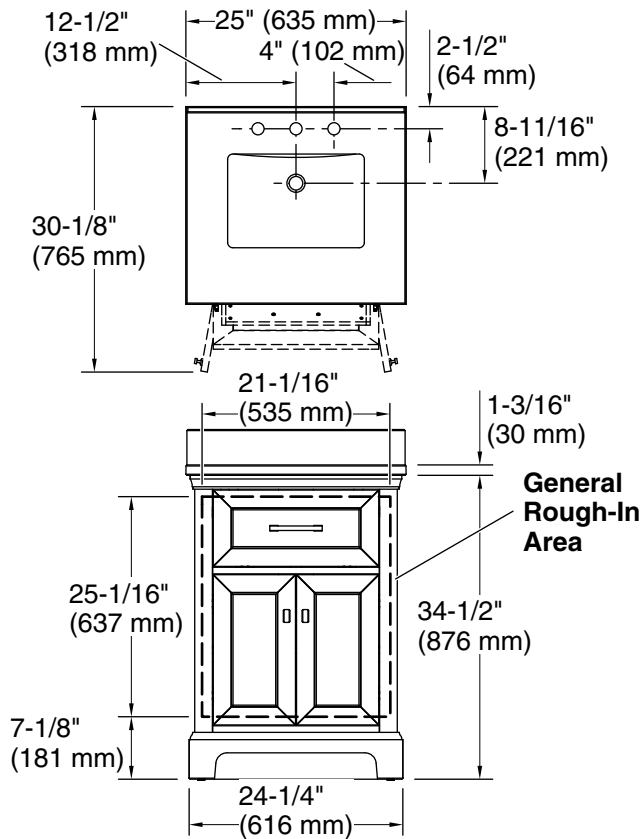

Features

- Set includes cabinet, precut quartz vanity top, backsplash, sink, cabinet hardware
- Convenient tilt-down drawer for storing smaller, frequently-used items
- Three-way adjustable slow-close door hinges for easy cabinet access
- 20" (508 mm) cabinet interior provides ample storage space
- Finish-matched cabinet interior offers generous clearance for plumbing
- Vanity top has 8" (203 mm) widespread faucet holes; requires deck-mount faucet (sold separately)
- Vibrant® Brushed Nickel hardware included on White vanities, Vibrant Brushed Moderne Brass hardware on Ferrous Grey and Tidal Blue vanities, and Matte Black hardware on Light Oak vanities

Technical Information

All product dimensions are nominal.

Notes

Install this product according to the installation instructions.

Select the type of fastener based upon the wall material. Two 250 lb (113.4 kg) minimum load bearing fasteners are recommended.