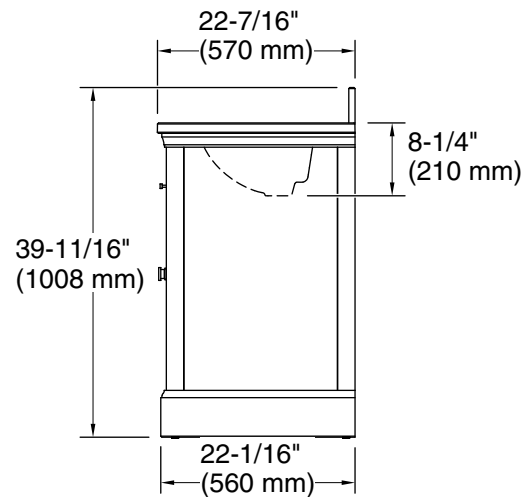

Features

- Set includes cabinet, precut quartz vanity top, backsplash, sink, cabinet hardware
- Convenient tilt-down drawer for storing smaller, frequently-used items
- Three-way adjustable slow-close door hinges for easy cabinet access
- 20" (508 mm) cabinet interior provides ample storage space
- Finish-matched cabinet interior offers generous clearance for plumbing
- Vanity top has 8" (203 mm) widespread faucet holes; requires deck-mount faucet (sold separately)
- Vibrant® Brushed Nickel hardware included on White vanities, Vibrant Brushed Moderne Brass hardware on Ferrous Grey and Tidal Blue vanities, and Matte Black hardware on Light Oak vanities

Technical Information

All product dimensions are nominal.

Notes

Install this product according to the installation instructions.

Select the type of fastener based upon the wall material. Two 250 lb (113.4 kg) minimum load bearing fasteners are recommended.