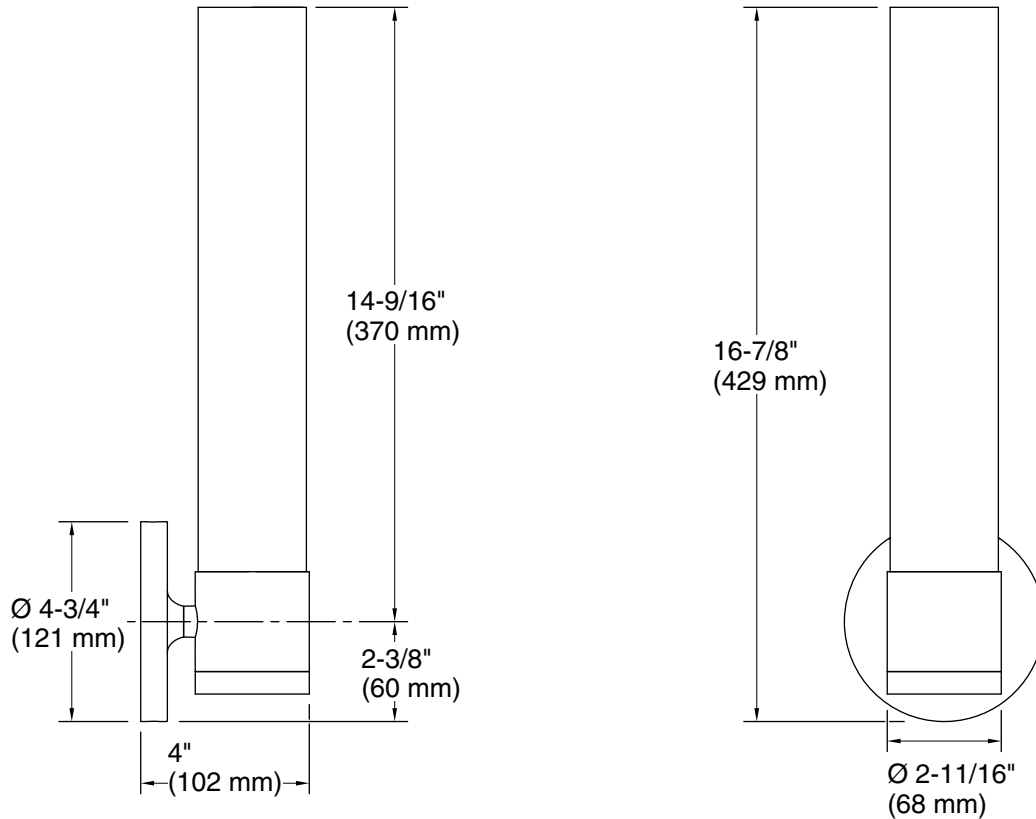

Features

- Frosted-glass shade
- A great piece for almost any space — master bathroom, guest bathroom, hallway, or bedside
- Coordinates with other products in the Purist collection
- Requires one bulb with medium (E26) base; type T LED bulb recommended (sold separately)
- Suitable for damp locations, per UL 1598
- Includes installation hardware

Required Electrical Service

One circuit required.

120 V, 60 Hz

Technical Information

All product dimensions are nominal.

Installation Type: Wall-mount
Material: Steel, Aluminum, Glass
Number of Lights: 1
Lighting Type: Socket-based
Socket Type: E-26 Medium
Number of Shades: 1