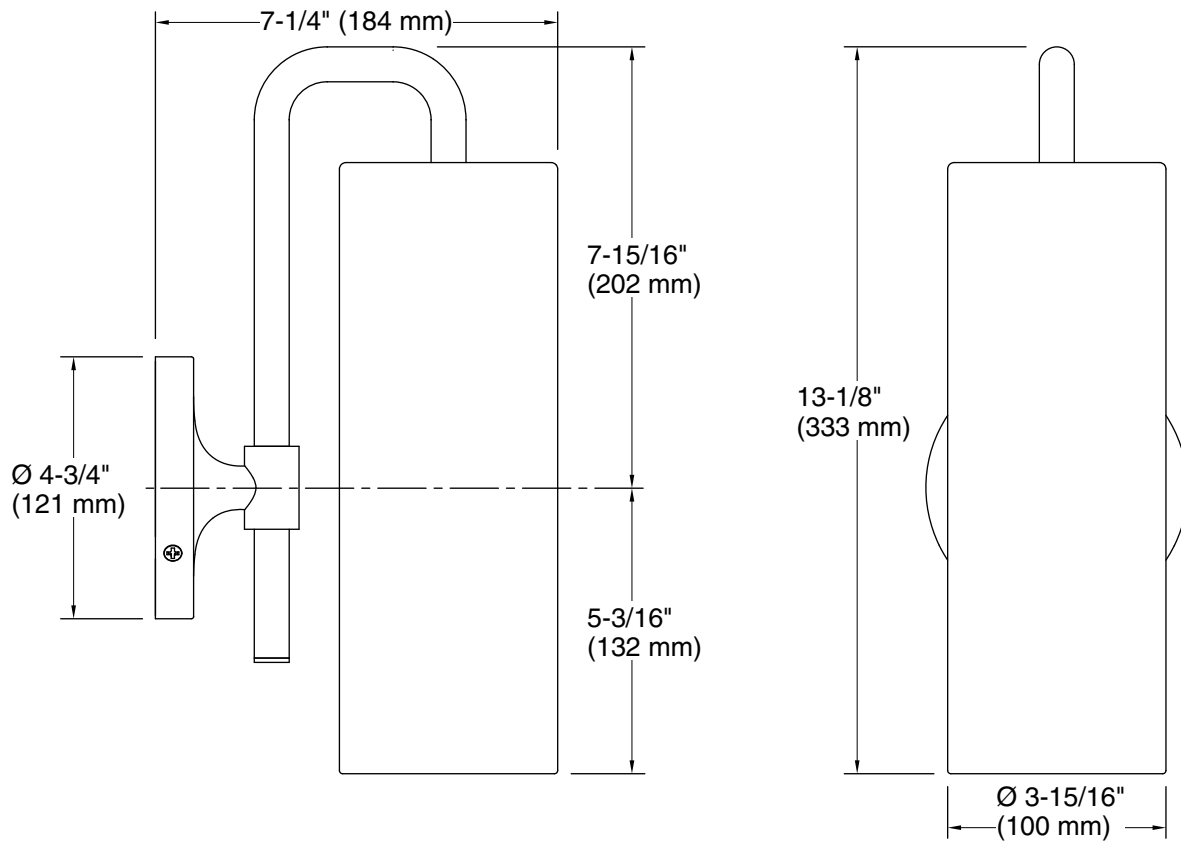

Required Electrical Service

One circuit required.

120 V, 60 Hz

Technical Information

All product dimensions are nominal.

Installation Type: Wall-mount
Material: Steel, Glass
Number of Lights: 1
Lighting Type: Socket-based
Socket Type: E-26 Medium
Number of Shades: 1
Shade Type: Glass - clear