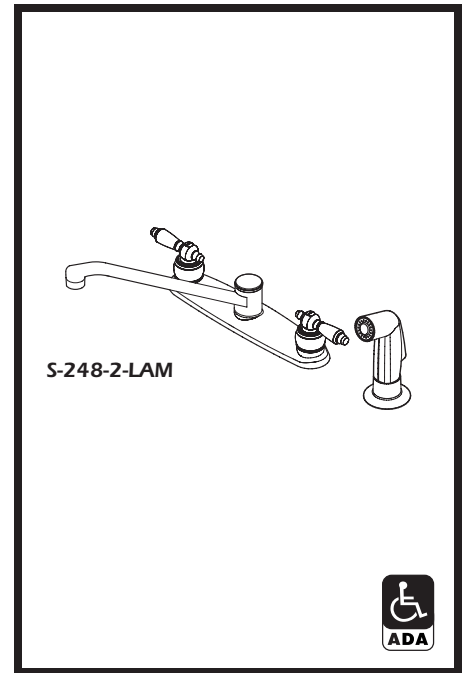

SYMMETRIX[®]

Two Handle Kitchen Faucet

- S-248-2-LAM: With hose and spray
- S-248-1-LAM: With swivel spray aerator in place of hose and spray
- S-248-LAM: Faucet only

Symmetrix Two Handle Kitchen Faucet with quarter turn ceramic control components and metal insert lever handles with red/blue indicators. 8 5/8" swing spout with aerator, 1/2" IPS shanks, 8" centers, metal construction, polished chrome finish.

Modifications:

Add:

- Suffix LPO: White insert lever handles
- Suffix LCF: Clear faceted insert lever handles
- Suffix VP: Vandal resistant aerator
- Suffix BRS: Radiance[®] polished brass finish
- Suffix AWT: White finish
- Suffix PCB: Polished chrome and Radiance[®] polished brass finish
- Suffix STN: Satin finish
- Suffix SPB: Satin and Radiance[®] polished brass finish

**SYMMONS PRODUCTS MEET
ANSI A112.18.1M, EPA '92
AND ALL KNOWN FLOW RATE
REQUIREMENTS.
Kitchen and Lavatory Faucets
2.2 GPM (8.3 L/min)**

Job/Location

.....

Engineer

.....

Contractor

.....

For ADA compliance (Americans with Disabilities Act) consult ADAAG or your state regulations for proper product choice and mounting locations.