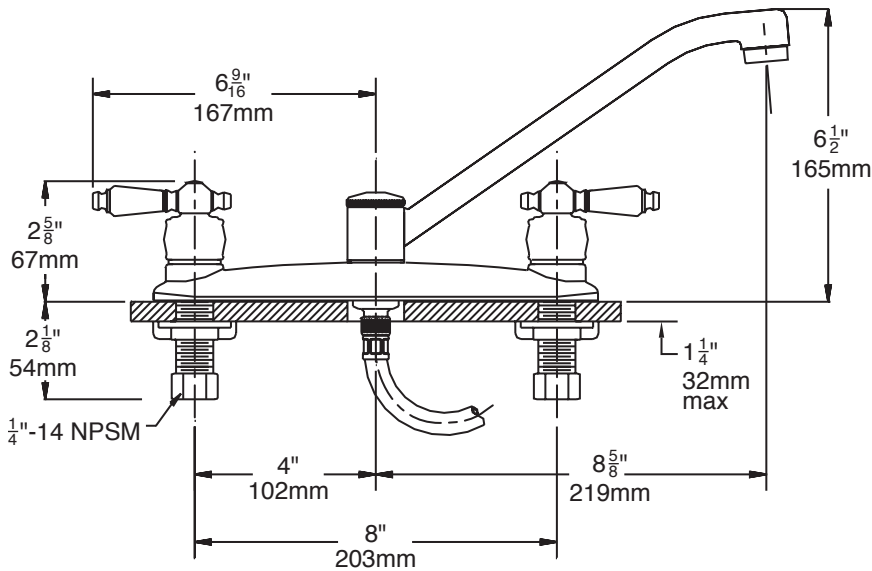

SYMMETRIX®

Two Handle Kitchen Faucet

- ☐ S-248-2-LAM: With hose and spray
- ☐ S-248-1-LAM: With swivel spray aerator in place of hose and spray
- ☐ S-248-LAM: Faucet only

Symmetrix Two Handle Kitchen Faucet with quarter turn ceramic control components and metal insert lever handles with red/blue indicators. 8 5/8" swing spout with aerator, 1/2" IPS shanks, 8" centers, metal construction, polished chrome finish.

Modifications:

Add:

- ☐ Suffix LPO: White insert lever handles
- ☐ Suffix LCF: Clear faceted insert lever handles
- ☐ Suffix VP: Vandal resistant aerator
- ☐ Suffix BRS: Radiance® polished brass finish
- ☐ Suffix AWT: White finish
- ☐ Suffix PCB: Polished chrome and Radiance® polished brass finish
- ☐ Suffix STN: Satin finish
- ☐ Suffix SPB: Satin and Radiance® polished brass finish

**SYMMONS PRODUCTS MEET
ANSI A112.18.1M, EPA '92
AND ALL KNOWN FLOW RATE
REQUIREMENTS.
Kitchen and Lavatory Faucets
2.2 GPM (8.3 L/min)**

Job/Location

.....
.....

Engineer

.....
.....

Contractor

.....
.....

For ADA compliance (Americans with Disabilities Act) consult ADAAG or your state regulations for proper product choice and mounting locations.

Symmons Industries, Inc. ■ 31 Brooks Drive ■ Braintree, MA 02184
(800) 796-6667, (781) 848-2250 ■ Fax (800) 961-9621, (781) 843-3849
Website: www.symmons.com ■ Email: customerservice@symmons.com