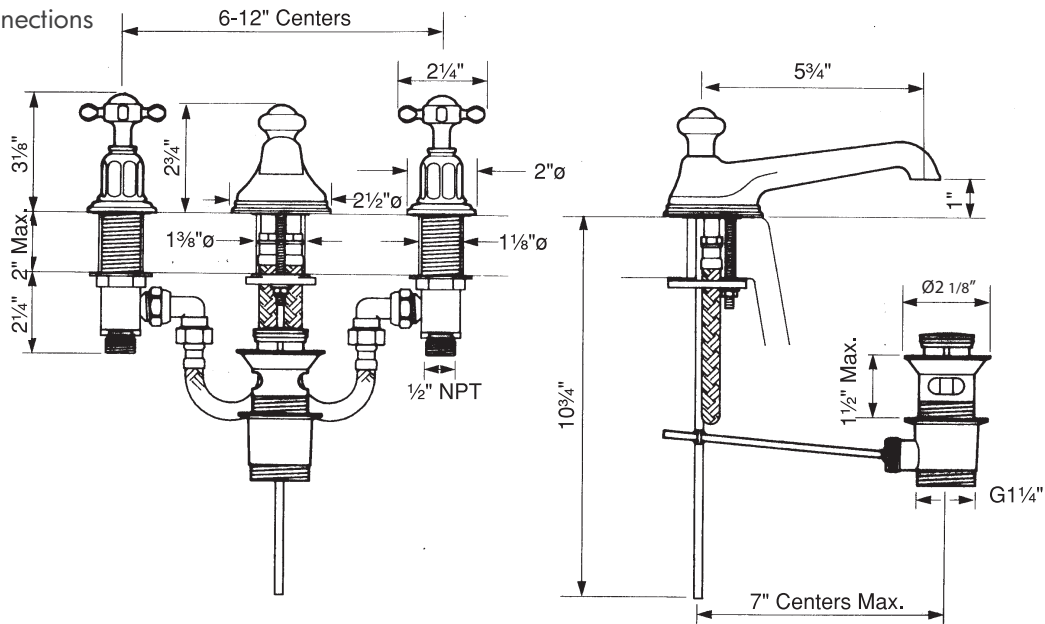

Three Hole Low Level Spout Widespread Lavatory Faucet with Cross Handles

ROHL Perrin & Rowe® Bath

U.3731X*

FEATURES

- Cross handle design
- Fixed spout
- Spout, valve housing, and pop-up made from solid brass
- 2 x 1 1/8" hole cutouts, 1 x 1 3/8" hole cutout
- 1/4-turn ceramic disc valves
- Pop-up drain, 1 1/4" pipe
- Unique handle fixing clip, engineered to increase the life of the valve
- Innovative valve hose connection, complete with flexible stainless steel hose and 90° elbow
- 1/2" NPT connections

COLORS/FINISHES

- Polished Chrome
- Polished Nickel
- Satin Nickel
- Inca Brass
- English Bronze

WARRANTY

- Limited Lifetime

* For CA/VT, place a "-2" at end of model number for code compliant product. (Example A3608LMAPC-2)