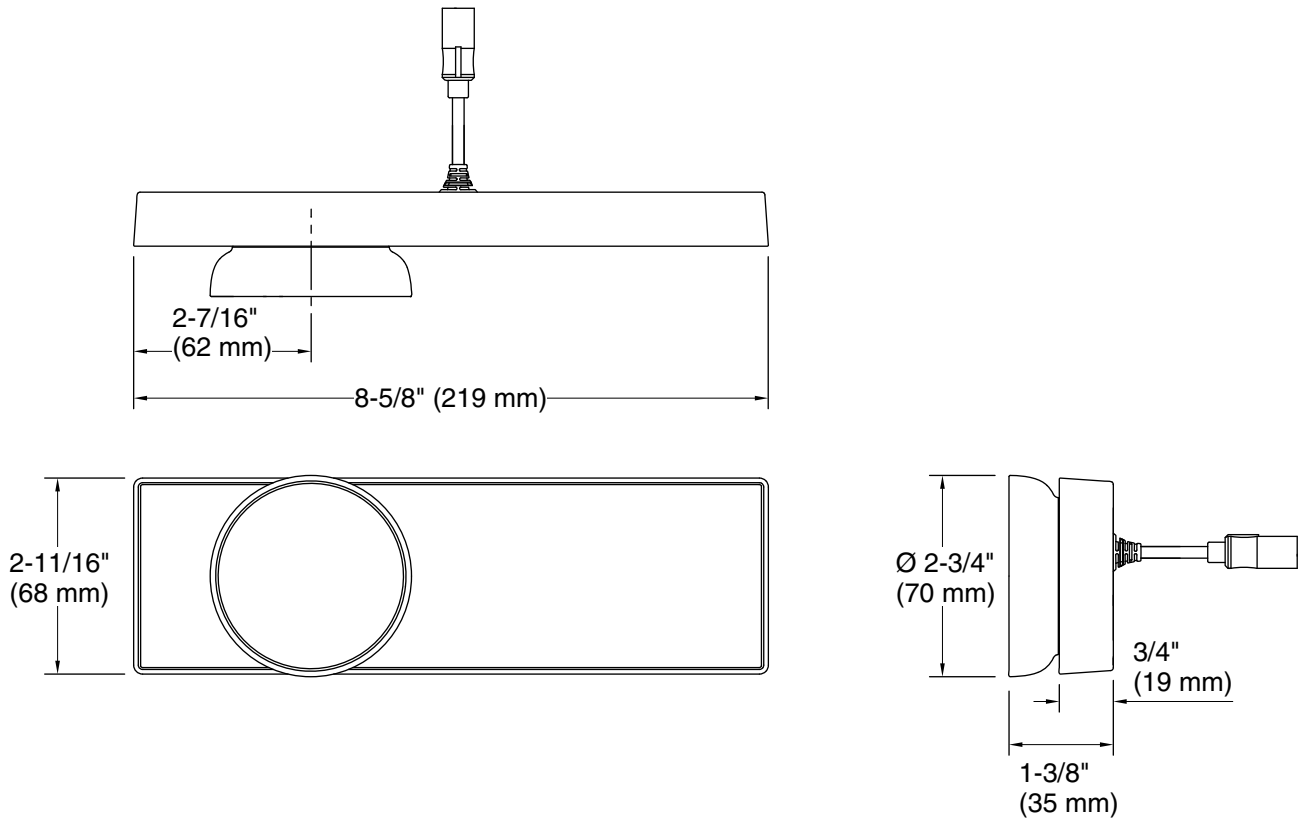

Technical Information

All product dimensions are nominal.

Drain included: No

Cable length: Data, 32 ft (9.8 m)

Max. Ambient temp: 120°F (48.9°C)

Notes

Install this product according to the installation instructions.