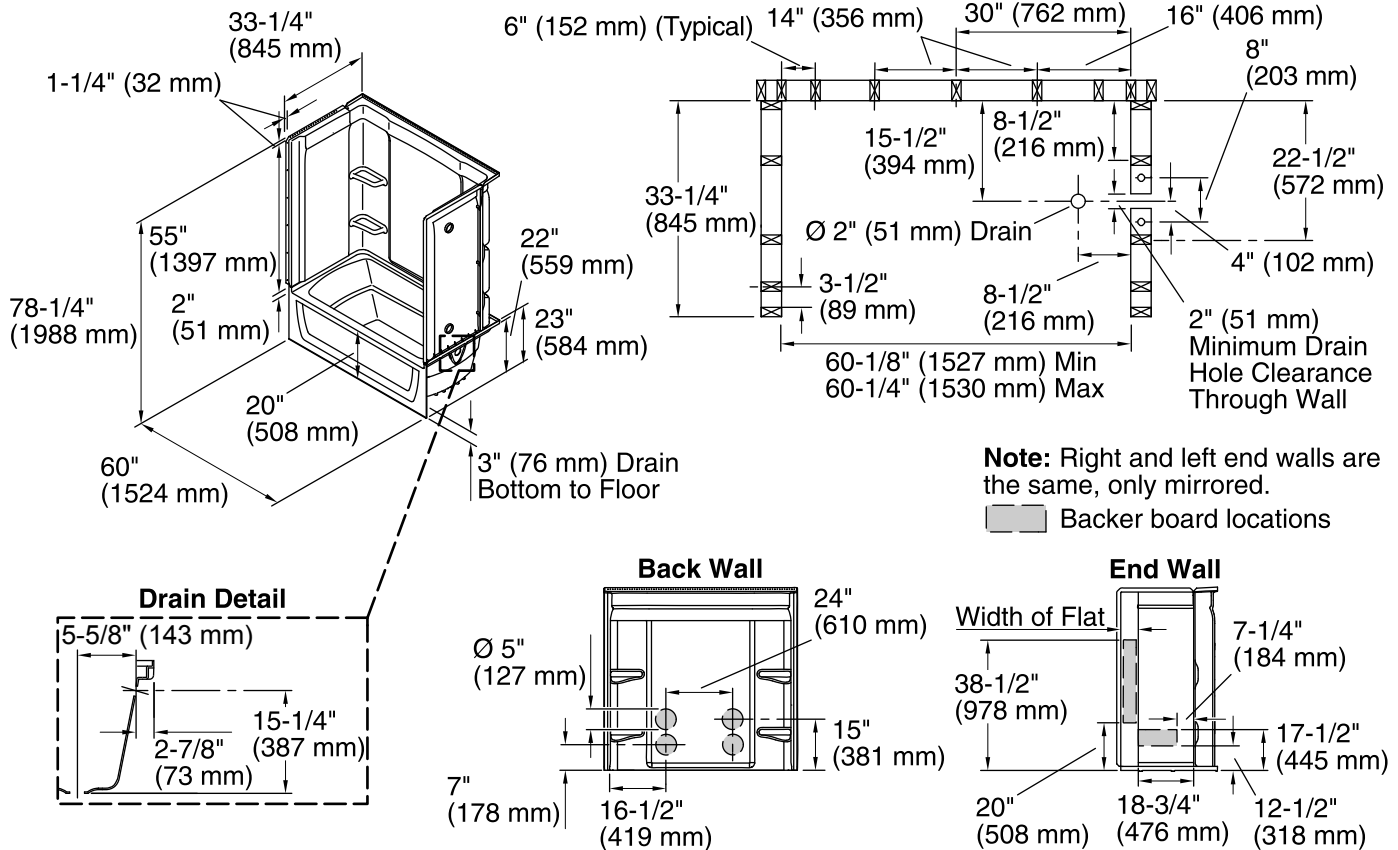

Included Components

Product consists of:

71324106 60" x 32" Wall Set w/Backer Boards

71121122 32" (813 mm) AFD Bath

Codes/Standards

CSA B45.5/IAPMO Z124

ASTM E162

ASTM E662

For the most current Specification Sheet, go to www.sterlingplumbing.com.

3-24-2019 03:11 - US

Technical Information

All product dimensions are nominal.

Installation: Three-wall alcove

Drain location: Right

Basin area, bottom: 42" x 20" (1067 mm x 508 mm)

Basin area, top: 54" x 26" (1372 mm x 660 mm)

Water depth: 13" (330 mm)

Water capacity: 51 gal (193.1 L)

Minimum flat for door: 3" (76 mm)

Maximum door height: 56-3/4" (1441 mm)

Maximum door width: 57-11/16" (1465 mm)

Notes

Install this product according to the installation instructions.

Studs should be positioned roughly as shown.

Double studding is recommended for pivot shower door installations.