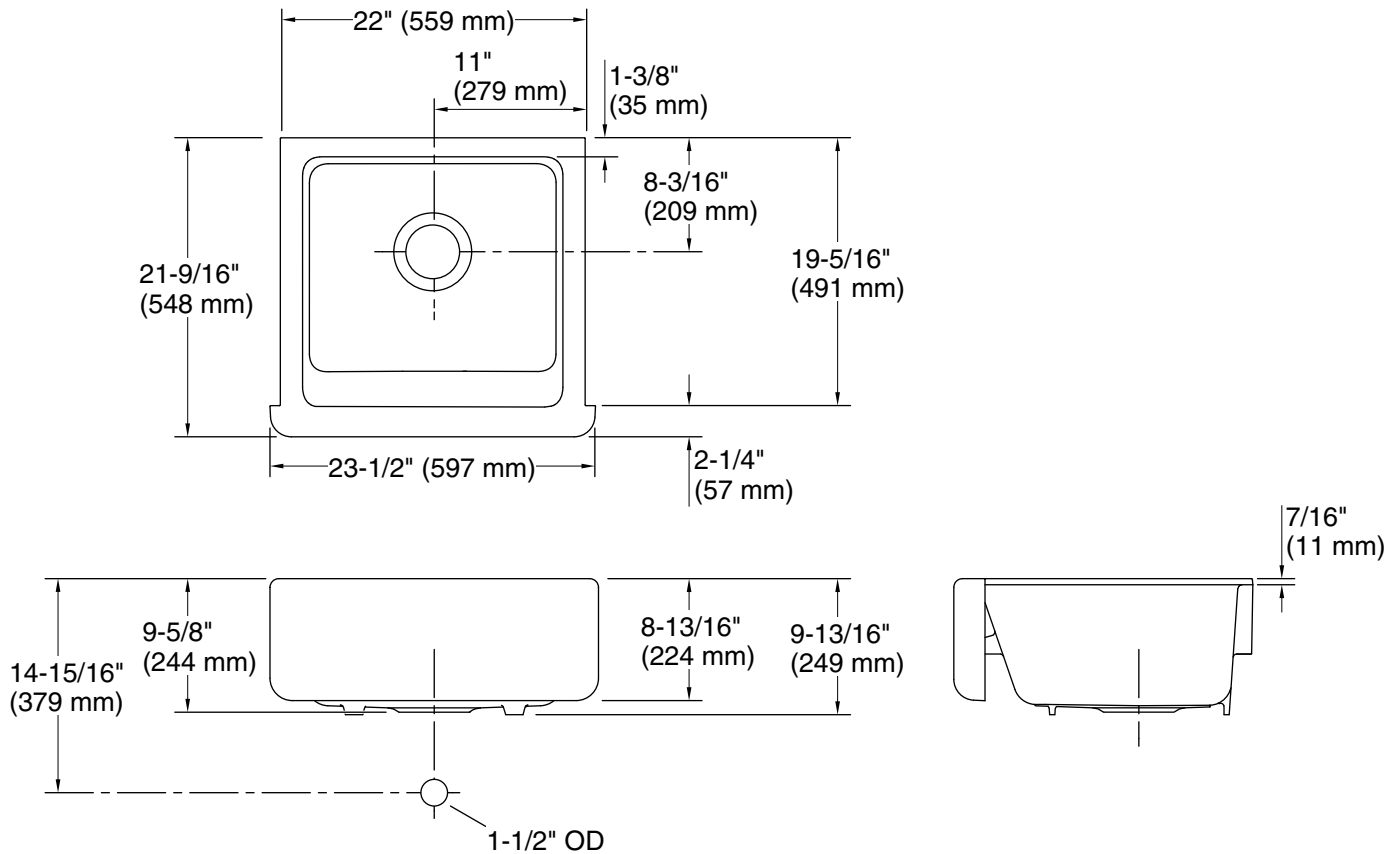

Whitehaven®
 24" Single Bowl Sink with Tall Apron
K-5665

Features

- Fits minimum 24-inch apron sink base cabinet.
- Single bowl.
- 9" (229 mm) depth provides generous workspace.
- Self-Trimming apron overlaps the cabinet face for easy installation and beautiful results.
- No faucet holes.
- Center drain.
- Includes cutout templates.

Technical Information

All product dimensions are nominal.

Bowl configuration: Single

Installation: Under-mount

Min. base cabinet width: 24" (610 mm)

Bowl area (Only): Length: 18-13/16" (477 mm)
Width: 18-1/16" (459 mm)
Bowl depth: 9" (229 mm)
Water depth: 9" (229 mm)

Drain hole: 3-5/8" (92 mm)

Template: 1247417, required, included
1239229-7, required, included

Notes

Install this product according to the installation instructions.