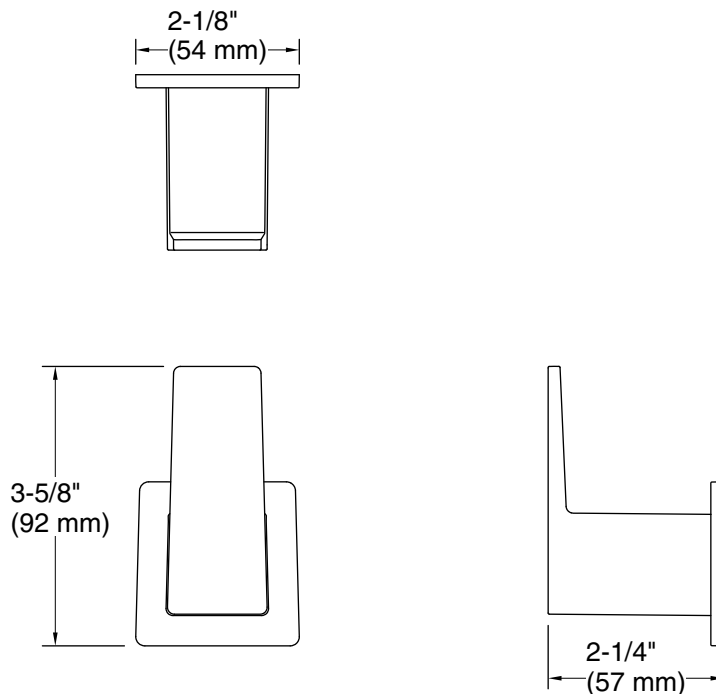

### Technical Information

All product dimensions are nominal.

Installation Type: Wall-mount

Material: Zinc