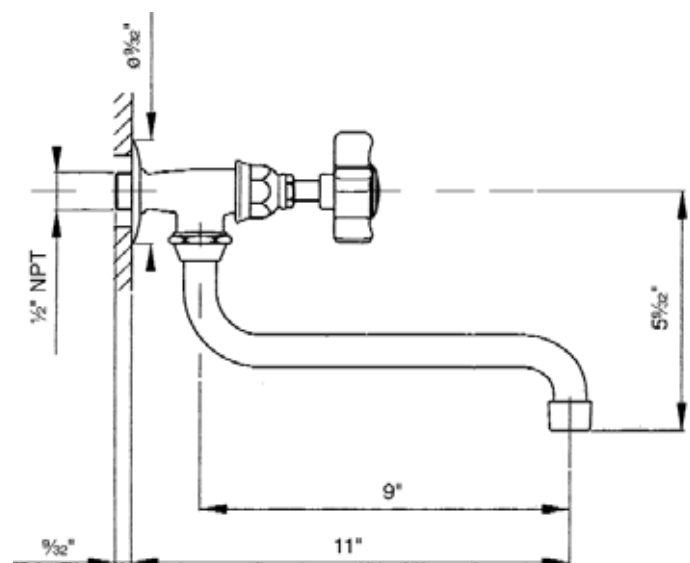

Pot Filler

Rohl Country Kitchen Collection

A1444X

A1445X

FEATURES

- ¼-turn ceramic valve
- 8 ½" reach (1444X)
- 11" reach (1445X)
- Swivel spout
- ½" M NPT connection

COLORS/FINISHES

- Polished Chrome
- Polished Nickel
- Satin Nickel
- Tuscan Brass
- Inca Brass

WARRANTY

- Limited Lifetime*
- No Warranty on Tuscan Brass Finish (TCB)

A1445X