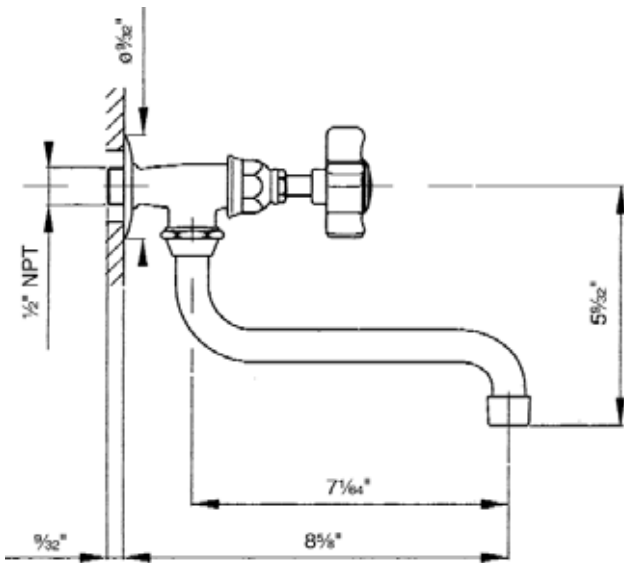

Pot Filler

Rohl Country Kitchen Collection

A1444X

A1445X

FEATURES

- ¼-turn ceramic valve
- 8 ½" reach (1444X)
- 11" reach (1445X)
- Swivel spout
- ½" M NPT connection

COLORS/FINISHES

- Polished Chrome
- Polished Nickel
- Satin Nickel
- Tuscan Brass
- Inca Brass

WARRANTY

- Limited Lifetime*
- No Warranty on Tuscan Brass Finish (TCB)

A1444X