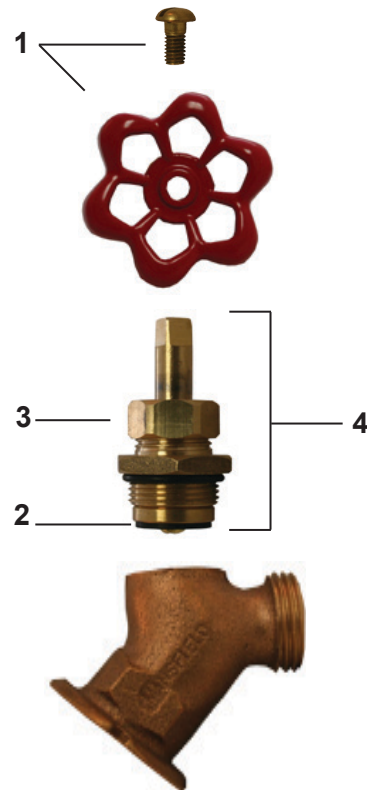

4515 East 139th Street
 Grandview, MO 64030
 (800) 362-9055
 Fax (800) 362-1463
 www.PRIER.com

Heavy Pattern Brass Sillcocks

Mansfield Style 34 Series

Application

Features

- Heavy pattern casted red brass construction
- Solid brass operating stem
- Large unobstructed waterways for greater flow rates
- Cast metal handle assembly with brass mounting screw
- Red, blue or green operating handle options
- Packing nut design for years of reliable life
- AFG teflon with graphite packing
- Available with integral vacuum breaker
- Female and SWT iron pipe inlet connections
- 3/4" garden hose connection outlet
- Solid brass fast-travel stem with ACME threads
- Each valve individually air-tested

Replacement Parts

Ordering

34.40VB-B

Inlet

40- 1/2" FIP

60- 3/4" FIP

67- 1/2" Copper Inside or 3/4" Type M Copper Outside

VB- Integral Vacuum Breaker

Handle Option

None- Red

B- Blue

G- PRIER Green

ID	Part No.	Description
1	630-0045	Handle and Screw Kit
2	630-0047	Bibb Washer and Screw Kit
3	339-3003	Packing Only
4	231-3101	Stem Assembly Complete
	630-0043	Service Kit for Brass Sillcocks, Contains: 1, 2, 3