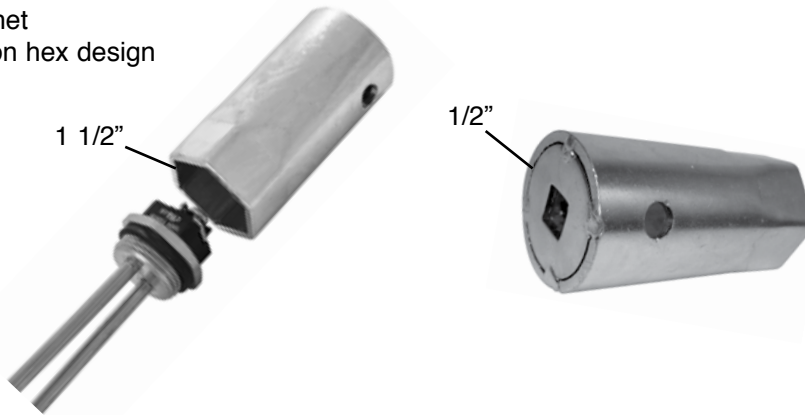

### New Design Heavy-Duty Water Heater Element Wrench

- 1 1/2" socket size
- Now use 1/2" ratchet
- Use pipe wrench on hex design

<b>PART NUMBER</b>
4946

### Radiator Air Vent Wrench 3-Way

<b>PART NUMBER</b>
4947

### Radiator Spud Wrench

<b>PART NUMBER</b>
4558

### Putty Knives

- High carbon cutlery steel
- Highly polished

PART NUMBER	BLADE
4116	Flexible
4117	Stiff