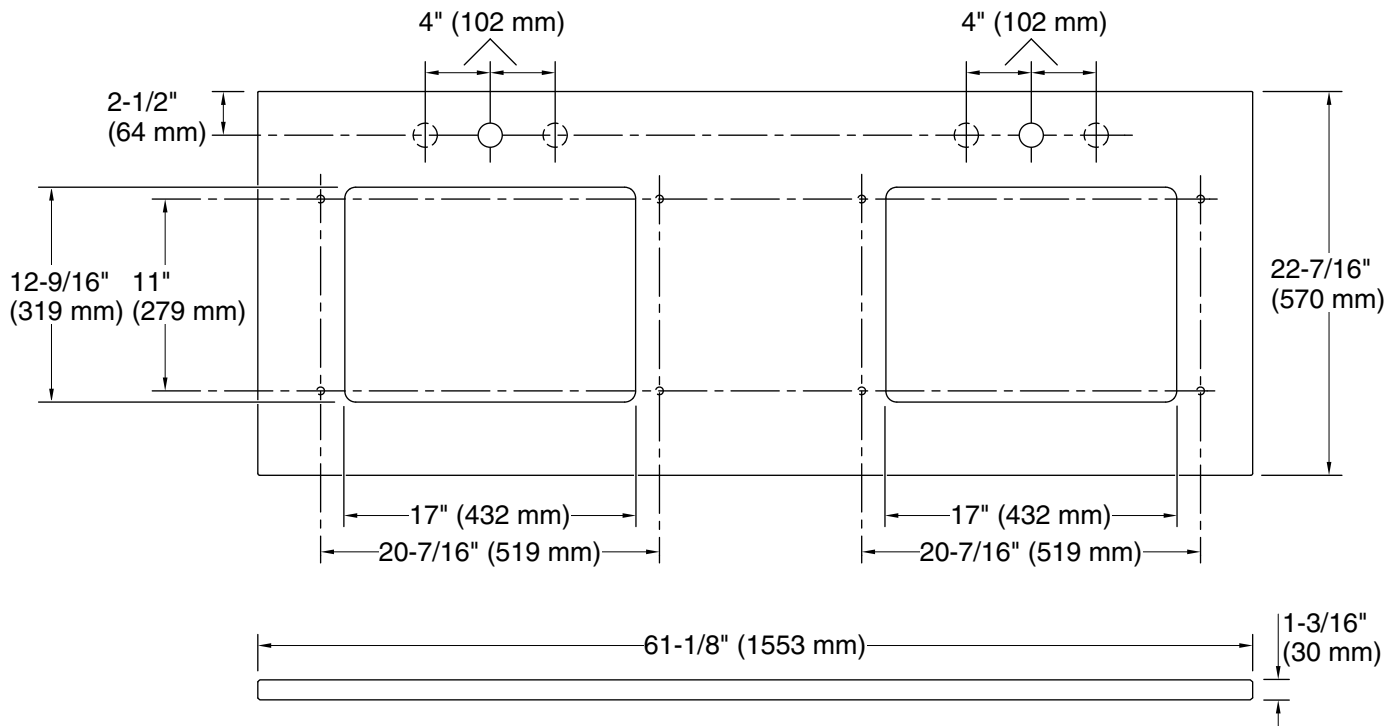

Material

- Silestone® quartz.

Installation

- Vanity top.
- Single faucet hole with pilot holes for optional 8" (203 mm) widespread faucet configuration.

Recommended Products/Accessories

- K-2882 Undermount bathroom sink
- K-2330 Undermount bathroom sink
- K-20000 Undermount bathroom sink

Optional Products/Accessories

- K-28265 Silestone® quartz 61" backsplash
- K-28266 Silestone® quartz side splash

Included Components

- Additional Components:
Mounting Screws

Codes/Standards

None Applicable

Technical Information

All product dimensions are nominal.

Installation: Vanity top/ITB

Number of deck 1

holes:

Notes

Install this product according to the installation instructions.