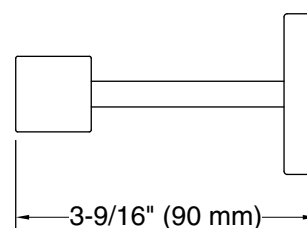

Available Colors/Finishes

Color tiles intended for reference only.

Color	Code	Description
	CP	Polished Chrome
	BN	Vibrant® Brushed Nickel
	BL	Matte Black

Technical Information

All product dimensions are nominal.