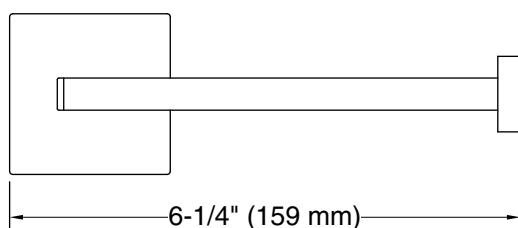

Available Colors/Finishes

Color tiles intended for reference only.

Color	Code	Description
	CP	Polished Chrome
	BN	Vibrant® Brushed Nickel
	BL	Matte Black

Technical Information

All product dimensions are nominal.