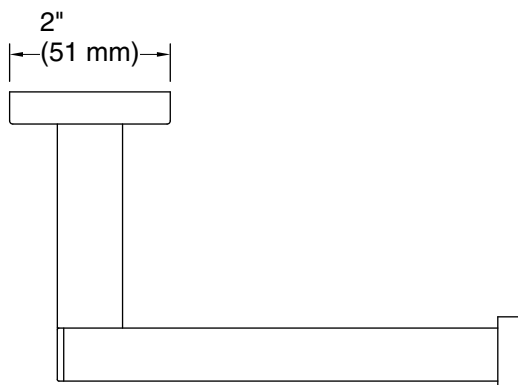

Technical Information

All product dimensions are nominal.

Installation Type: Wall-mount

Material: Zinc, Brass

Notes

Install this product according to the installation instructions.

CAUTION: Risk of personal injury. Do not install these products in any area where they are likely to be used inadvertently as a grab bar or support bar. These products are not designed or intended for use as a grab bar or support bar.