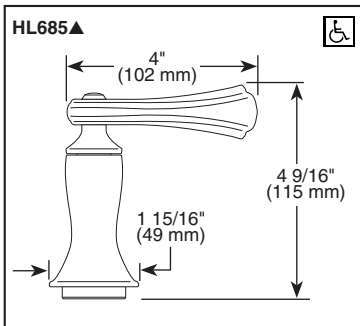

T67385-▲LHP

T67485-▲LHP

Submitted Model No.: _____

Specific Features: _____

▲ Designate proper finish suffix

BRIZO®

ROMAN TUB/WHIRLPOOL FAUCET TRIM

- Charlotte™ Two Handle Roman Tub Trim
- Three Hole Applications (T67385-LHP)
- Four Hole Applications (T67485-LHP)
- Temperature and Volume Controlled With Handles
- 10" to 16" Centers
- Flexible Ledge Mount
- Rough-In Kit Must Also be Ordered to Complete Installation (R62707 For Three Hole and R64707 For Four Hole)

STANDARD SPECIFICATIONS:

- Trim Only for two handle Roman Tub faucet for concealed mounting.
- 9" (230 mm) long, 9 1/8" (231 mm) high slip-on rigid spout.
- Temperature and volume controlled with handles.
- Rough-in kit must also be ordered to complete installation (R62707 for three hole and R64707 for four hole). There are separate specification sheets on each rough-in kit if more details are required.
- Handshower includes double check valves for backflow prevention (T67490-LHP).
- Handshower flows 2.0 gpm @ 80 psi.
- Minimum 5" (127 mm) to maximum 8" (203 mm) distance between holes.
- Accommodates up to 2 1/2" deck thickness.
- LHP - Less Handle Program. See handle options below.
- 60" - 82" (1524 mm - 2083 mm) stretchable finished metal hose.