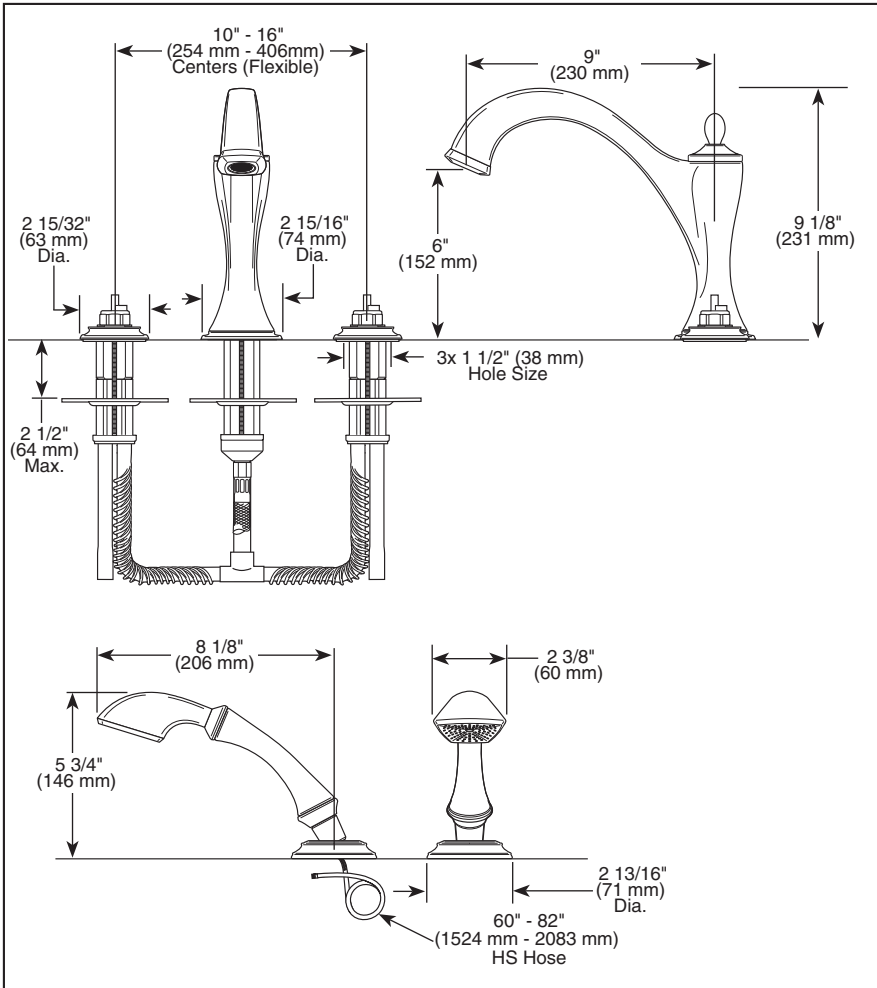

T67385-▲LHP

T67485-▲LHP

Submitted Model No.: _____

Specific Features: _____

▲ Designate proper finish suffix

BRIZO®

ROMAN TUB/WHIRLPOOL FAUCET TRIM

- Charlotte™ Two Handle Roman Tub Trim
- Three Hole Applications (T67385-LHP)
- Four Hole Applications (T67485-LHP)
- Temperature and Volume Controlled With Handles
- 10" to 16" Centers
- Flexible Ledge Mount
- Rough-In Kit Must Also be Ordered to Complete Installation (R62707 For Three Hole and R64707 For Four Hole)

STANDARD SPECIFICATIONS:

- Trim Only for two handle Roman Tub faucet for concealed mounting.
- 9" (230 mm) long, 9 1/8" (231 mm) high slip-on rigid spout.
- Temperature and volume controlled with handles.
- Rough-in kit must also be ordered to complete installation (R62707 for three hole and R64707 for four hole). There are separate specification sheets on each rough-in kit if more details are required.
- Handshower includes double check valves for backflow prevention (T67490-LHP).
- Handshower flows 2.0 gpm @ 80 psi.
- Minimum 5" (127 mm) to maximum 8" (203 mm) distance between holes.
- Accommodates up to 2 1/2" deck thickness.
- LHP - Less Handle Program. See handle options below.
- 60" - 82" (1524 mm - 2083 mm) stretchable finished metal hose.

COMPLIES WITH:

- ASME A112.18.1 / CSA B125.1
- Indicates compliance to ICC/ANSI A117.1 - Valve control only.

Delta Faucet Company

55 E. 111th Street, Indianapolis, Indiana 46280
350 South Edgeware Road, St. Thomas, Ontario, Canada N5P 4L1
© 2014 Masco Corporation of Indiana