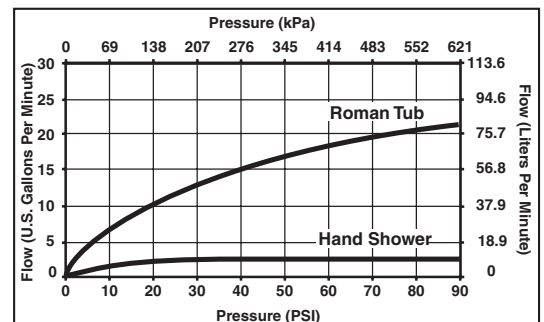

COMPLIES WITH:

- ASME A112.18.1 / CSA B125.1
- Indicates compliance to ICC/ANSI A117.1 - Valve control only.

Delta Faucet Company

55 E. 111th Street, Indianapolis, Indiana 46280
350 South Edgeware Road, St. Thomas, Ontario, Canada N5P 4L1
© 2014 Masco Corporation of Indiana

Delta reserves the right (1) to make changes in specifications and materials, and (2) to change or discontinue models, both without notice or obligation. Dimensions are for reference only. See current full-line price book or www.brizo.com for finish options and product availability.

BSP-B-T67385-LHP Rev. E