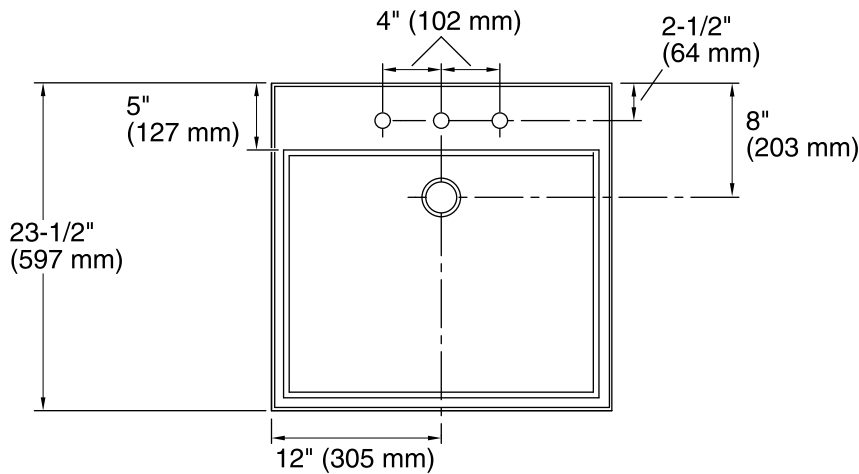

Features

- Fireclay
- Without overflow.
- Countertop or wall-mount installation.
- 8" (203 mm) centers.
- Complements the Purist Suite.
- 24" (610 mm) x 23-1/2" (597 mm)

ADA

CSA B651

Codes/Standards

ASME A112.19.2/CSA B45.1

Technical Information

All product dimensions are nominal.

Installation:	Above-counter, Wall-mount
Bowl area (Only)	Length: 22" (559 mm) Width: 17-1/2" (445 mm) Water depth: 1-3/4" (44 mm)
Number of deck holes:	3
Faucet hole(s):	1-3/8" (35 mm)
Template:	Above-counter, 1014137-7, required, included