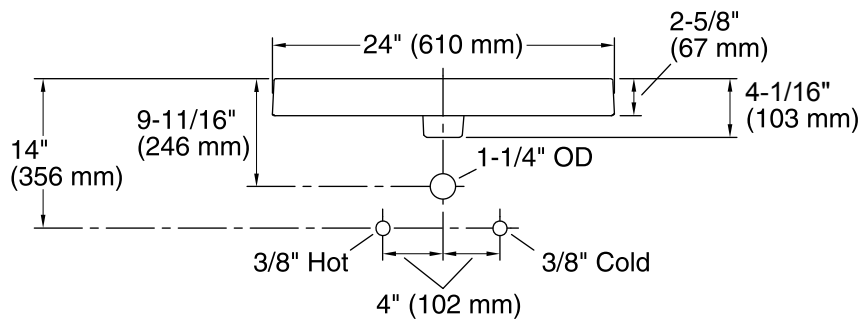

Features

- Fireclay
- Without overflow.
- Countertop or wall-mount installation.
- 8" (203 mm) centers.
- Complements the Purist Suite.
- 24" (610 mm) x 23-1/2" (597 mm)

ADA

CSA B651

Codes/Standards

ASME A112.19.2/CSA B45.1

Technical Information

All product dimensions are nominal.

Installation:	Above-counter, Wall-mount
Bowl area (Only)	Length: 22" (559 mm) Width: 17-1/2" (445 mm) Water depth: 1-3/4" (44 mm)
Number of deck holes:	3
Faucet hole(s):	1-3/8" (35 mm)
Template:	Above-counter, 1014137-7, required, included