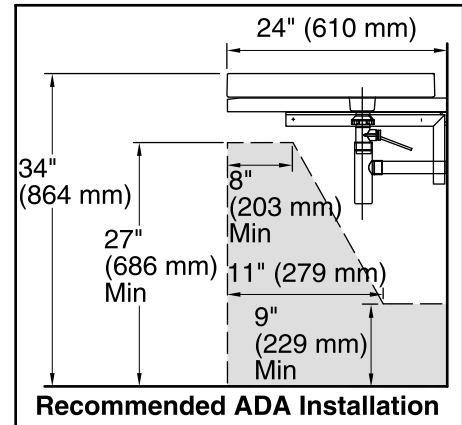

Features

- Fireclay
- Without overflow.
- Countertop or wall-mount installation.
- 8" (203 mm) centers.
- Complements the Purist Suite.
- 24" (610 mm) x 23-1/2" (597 mm)

ADA

CSA B651

Codes/Standards

ASME A112.19.2/CSA B45.1

Technical Information

All product dimensions are nominal.

Installation:	Above-counter, Wall-mount
Bowl area (Only)	Length: 22" (559 mm) Width: 17-1/2" (445 mm) Water depth: 1-3/4" (44 mm)
Number of deck holes:	3
Faucet hole(s):	1-3/8" (35 mm)
Template:	Above-counter, 1014137-7, required, included