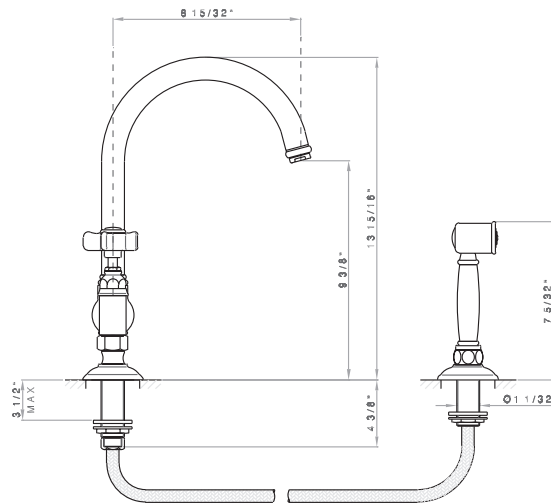

Consult your local ROHL showroom for additional information and specifications. For complete warranty details and a list of showrooms, go to www.rohlhome.com.