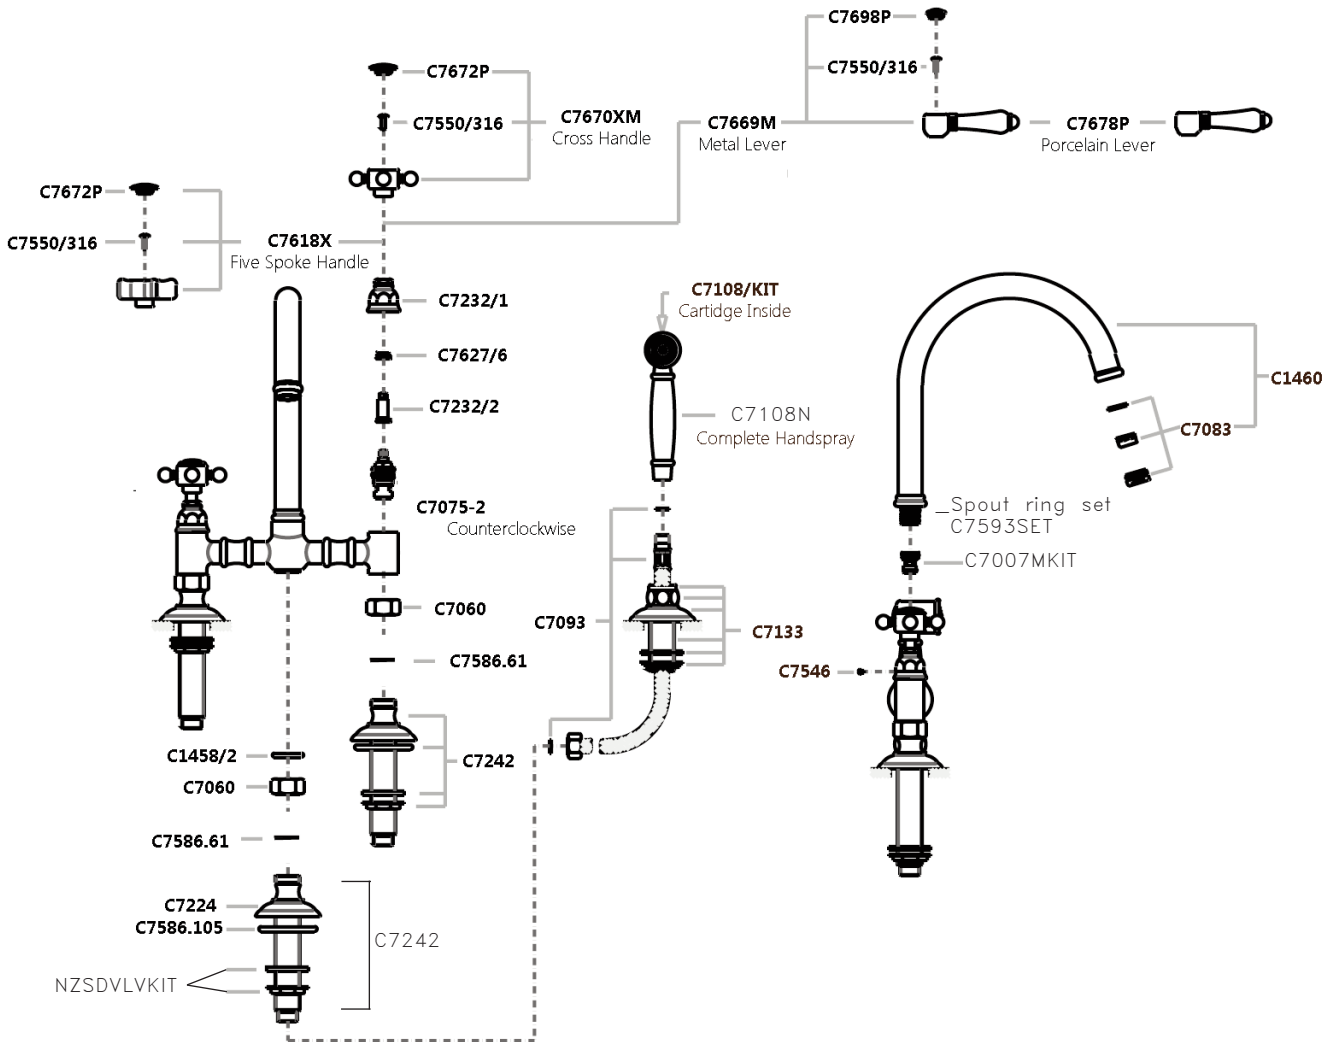

A1461WS Spare Parts

Consult your local ROHL showroom for additional information and specifications. For complete warranty details and a list of showrooms, go to www.rohlhome.com.