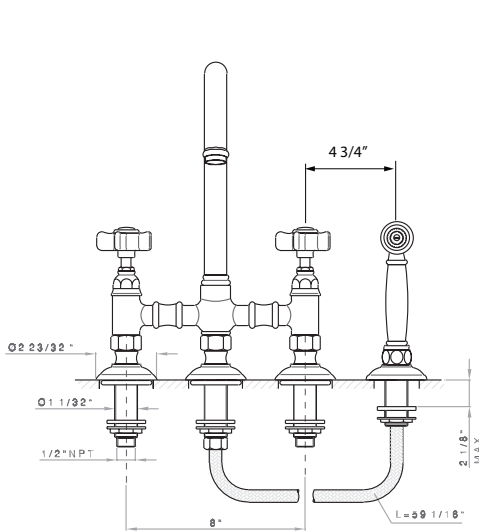

COUNTRY KITCHEN C-SPOUT BRIDGE FAUCET WITH SIDESPRAY

ROHL Italian Country Kitchen Collection

A1461XWS (Five Spoke Handles)

A1461XMWS (Cross Handles)

A1461LMWS (Metal Levers)

A1461LPWS (Porcelain Levers)

FEATURES

- 1/4-turn ceramic valves
- 8 15/32" reach swivel spout
- 13 15/16" high C-spout
- 1/2" M supplies
- 4-holes required
- Max. depth of deck is 2 1/8"
- Insulated brass sidespray with serviceable cartridge for easy maintenance
- 1.5 GPM
- Install sidespray min 4 3/4" from cold handle

FINISHES

- Polished Chrome
- Polished Nickel
- Satin Nickel
- Tuscan Brass
- Inca Brass

WARRANTY

- Limited Lifetime*

* No Warranty on Tuscan Brass Finish (TCB)

A1461XWS

Consult your local ROHL showroom for additional information and specifications. For complete warranty details and a list of showrooms, go to www.rohlhome.com.