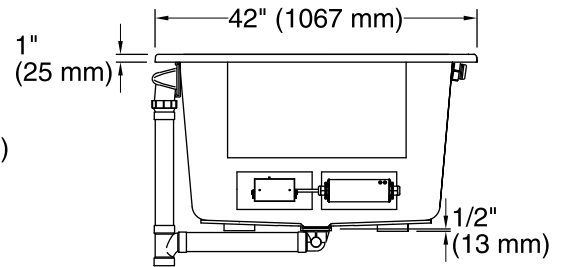

No change in measurements if connected with drain illustrated. (K-7272)

Access Panel
20" (508 mm) L x
15" (381 mm) H Min

Required Electrical Service

One circuit required, protected with Class A Ground-Fault Circuit-Interrupter (GFCI) or Residual Current Device (RCD).

Heated Surface: 120 V, 15 A, 60 Hz

Technical Information

All product dimensions are nominal.

Installation:	Drop-in/Undermount
Drain location:	Center
Basin area, bottom:	45-3/4" x 32" (1162 mm x 813 mm)
Basin area, top:	66" x 36" (1676 mm x 914 mm)
Weight:	91 lbs (41.3 kg)
Minimum floor load:	60 lbs/ft ² (292.9 kg/m ²)
Water depth:	19" (483 mm)
Water capacity:	139 gal (526.2 L)
Cutout:	Drop-in, 70-1/2" x 40-1/2" (1791 mm x 1029 mm)
Under-mount kit:	592
Electrical rating:	Heated Surface: 120 V, 0.5 A, 60 Hz