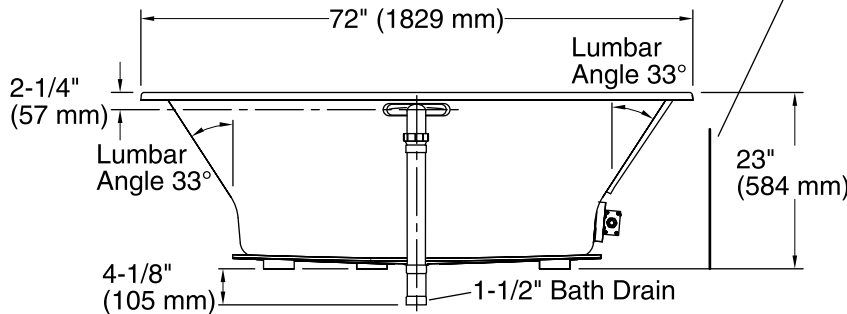

No change in measurements if connected with drain illustrated. (K-7272)

Access Panel
20" (508 mm) L x
15" (381 mm) H Min

Required Electrical Service

One circuit required, protected with Class A Ground-Fault Circuit-Interrupter (GFCI) or Residual Current Device (RCD).

Heated Surface: 120 V, 15 A, 60 Hz

Technical Information

All product dimensions are nominal.

Installation:	Drop-in/Undermount
Drain location:	Center
Basin area, bottom:	45-3/4" x 32" (1162 mm x 813 mm)
Basin area, top:	66" x 36" (1676 mm x 914 mm)
Weight:	91 lbs (41.3 kg)
Minimum floor load:	60 lbs/ft ² (292.9 kg/m ²)
Water depth:	19" (483 mm)
Water capacity:	139 gal (526.2 L)
Cutout:	Drop-in, 70-1/2" x 40-1/2" (1791 mm x 1029 mm)
Under-mount kit:	592
Electrical rating:	Heated Surface: 120 V, 0.5 A, 60 Hz