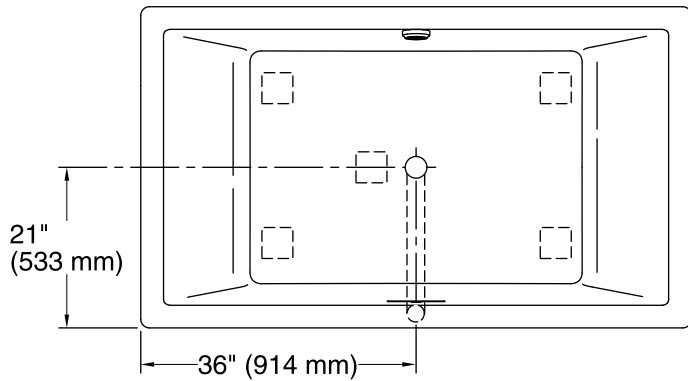

Features

- Bask™ heated surface creates spa-like relaxation with soothing warmth on your back and neck.
- Customize the heat with three adjustable settings.
- Generous 6-foot length provides spacious bathing for up to two people.
- Molded lumbar support offers extra comfort while bathing.
- Slotted overflow allows for deep soaking.
- Center drain.

No change in measurements if connected with drain illustrated. (K-7272)

Access Panel
20" (508 mm) L x
15" (381 mm) H Min

Required Electrical Service

One circuit required, protected with Class A Ground-Fault Circuit-Interrupter (GFCI) or Residual Current Device (RCD).

Heated Surface: 120 V, 15 A, 60 Hz

Technical Information

All product dimensions are nominal.

Installation:	Drop-in/Undermount
Drain location:	Center
Basin area, bottom:	45-3/4" x 32" (1162 mm x 813 mm)
Basin area, top:	66" x 36" (1676 mm x 914 mm)
Weight:	91 lbs (41.3 kg)
Minimum floor load:	60 lbs/ft ² (292.9 kg/m ²)
Water depth:	19" (483 mm)
Water capacity:	139 gal (526.2 L)
Cutout:	Drop-in, 70-1/2" x 40-1/2" (1791 mm x 1029 mm)
Under-mount kit:	592
Electrical rating:	Heated Surface: 120 V, 0.5 A, 60 Hz