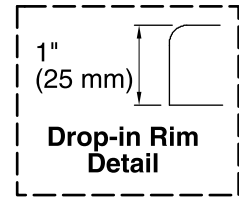

No change in measurements if connected with drain illustrated. (K-7272)

Access Panel
20" (508 mm) L x
15" (381 mm) H Min

Required Electrical Service

One circuit required, protected with Class A Ground-Fault Circuit-Interrupter (GFCI) or Residual Current Device (RCD).

Heated Surface: 120 V, 15 A, 60 Hz

Technical Information

All product dimensions are nominal.

Installation:	Drop-in/Undermount
Drain location:	Center
Basin area, bottom:	45-3/4" x 32" (1162 mm x 813 mm)
Basin area, top:	66" x 36" (1676 mm x 914 mm)
Weight:	91 lbs (41.3 kg)
Minimum floor load:	60 lbs/ft ² (292.9 kg/m ²)
Water depth:	19" (483 mm)
Water capacity:	139 gal (526.2 L)
Cutout:	Drop-in, 70-1/2" x 40-1/2" (1791 mm x 1029 mm)
Under-mount kit:	592
Electrical rating:	Heated Surface: 120 V, 0.5 A, 60 Hz