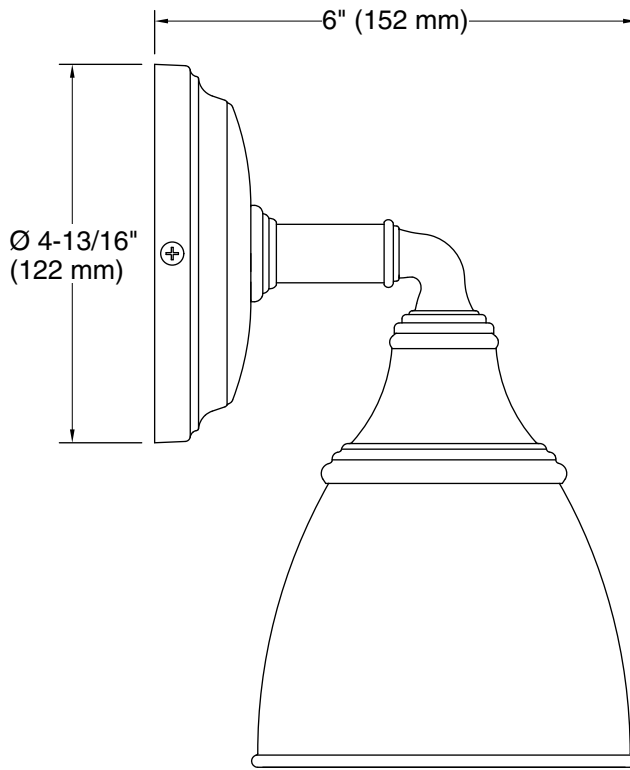

## Features

- Frosted-glass shade.
- Sconce can be positioned up or down, depending on room setting.
- Coordinates with other products in the Devonshire collection.
- Suitable for damp locations, per UL 1598.

### Technical Information

All product dimensions are nominal.

Installation Type: Wall-mount

Material: Metal, Glass

Number of Lights: 1