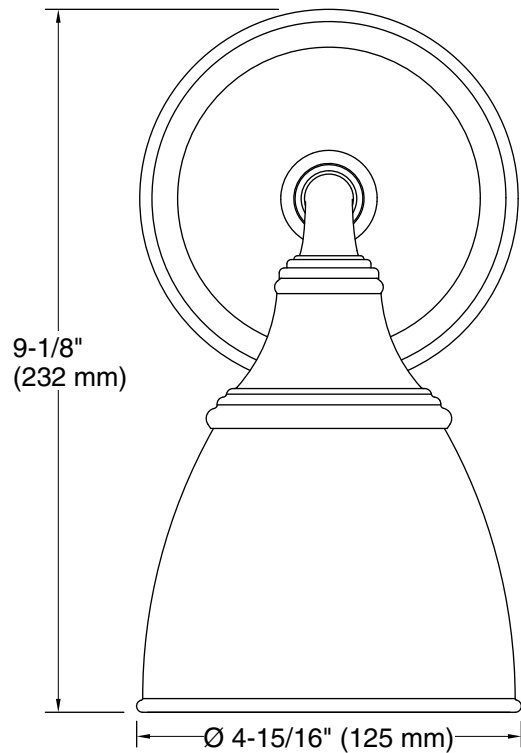

### Technical Information

All product dimensions are nominal.

Installation Type: Wall-mount

Material: Metal, Glass

Number of Lights: 1