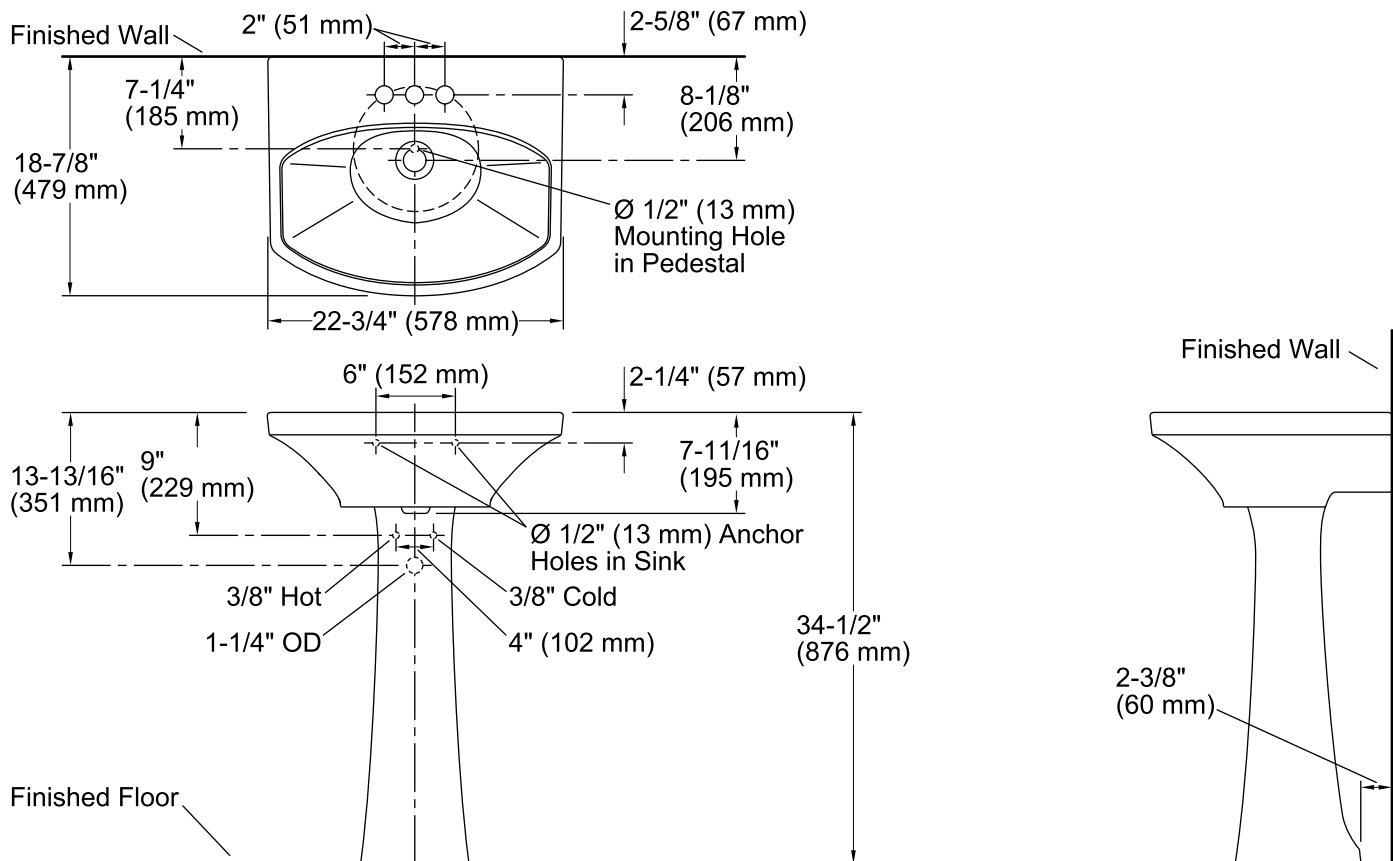

Cimarron® Pedestal Bathroom Sink K-2362-4

Features

- Vitreous china.
- Pedestal sink.
- Generous basin and deck size.
- With overflow.
- 4-inch centers.
- Coordinates with other products in the Cimarron collection.
- 22-3/4" (578 mm) x 18-7/8" (479 mm) x 34-1/2" (876 mm)

Components

Product includes:

K-2364 Bathroom Sink Pedestal

K-2363-4 Pedestal Bathroom Sink Basin

Additional included component/s: Pedestal accessory pack, and rubber pads.

Codes/Standards

ASME A112.19.2/CSA B45.1

THE BOLD LOOK
OF **KOHLER**®

Technical Information

All product dimensions are nominal.

Bowl configuration:	Single
Installation:	Pedestal
Bowl area (Only):	Length: 21" (533 mm) Width: 12-3/4" (324 mm) Water depth: 3-5/8" (92 mm)
Number of deck holes:	3
Faucet hole(s):	1-1/4" (32 mm)
Drain hole:	1-3/4" (44 mm)