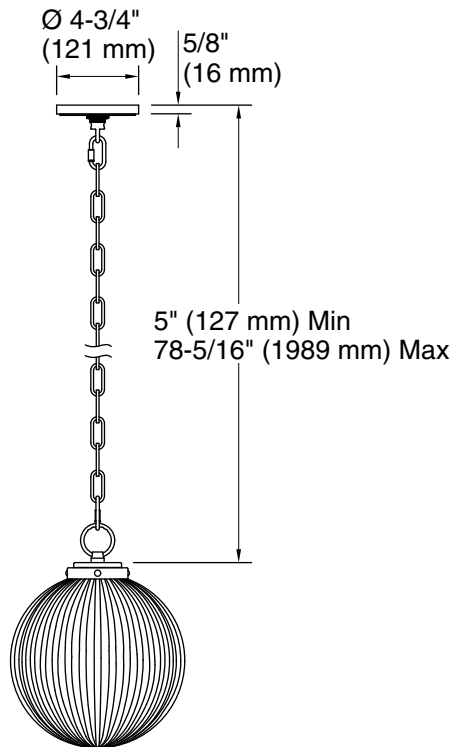

Required Electrical Service

One circuit required.

120 V, 0.5 A, 60 Hz

Technical Information

All product dimensions are nominal.

Material: Steel, Glass, Brass

Number of Lights: 1

Lighting Type: Socket-based

Socket Type: E-26 Medium

Number of Shades: 1

Shade Type: Clear Glass

Hanging Type: Chain

Height: 15-11/16" (399 mm) - 89" (2261 mm)

Notes

Install this product according to the installation instructions.