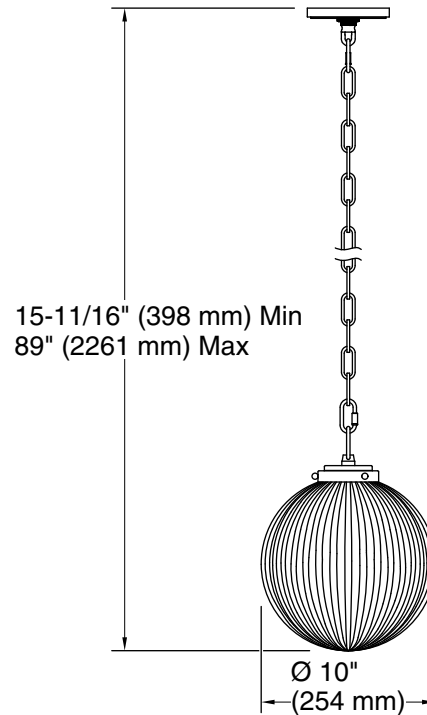

Required Electrical Service

One circuit required.

120 V, 0.5 A, 60 Hz

Technical Information

All product dimensions are nominal.

Material: Steel, Glass, Brass

Number of Lights: 1

Lighting Type: Socket-based

Socket Type: E-26 Medium

Number of Shades: 1

Shade Type: Clear Glass

Hanging Type: Chain

Height: 15-11/16" (399 mm) - 89" (2261 mm)

Notes

Install this product according to the installation instructions.