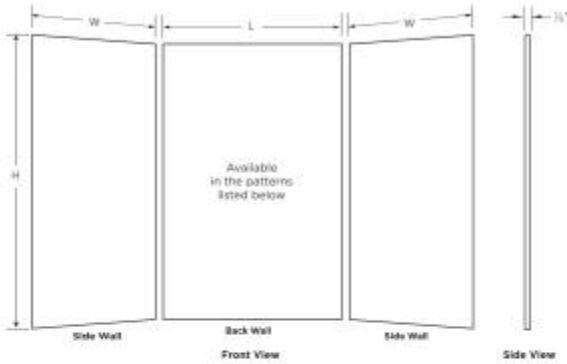

MSMK72-3262 32 x 62 x 72 Swanstone® Modern Subway Tile Glue up

Model number:

MSMK723262.010

Dimensions: 62" x 32" x 72"

Installation: Glue up

Material: Swanstone®

3 PIECE WALL KIT

Builder Specification Drawing