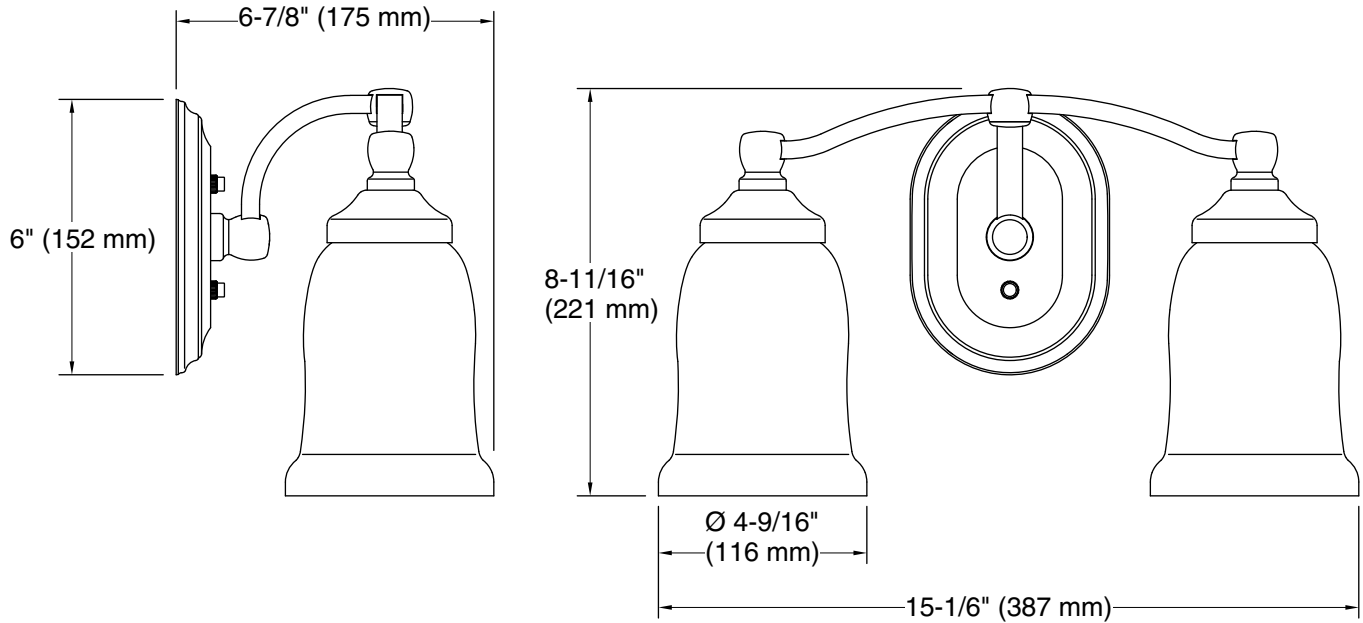

Technical Information

All product dimensions are nominal.

Installation Type: Wall-mount
Material: Metal, Glass
Number of Lights: 2

Notes

Install this product according to the installation guide.