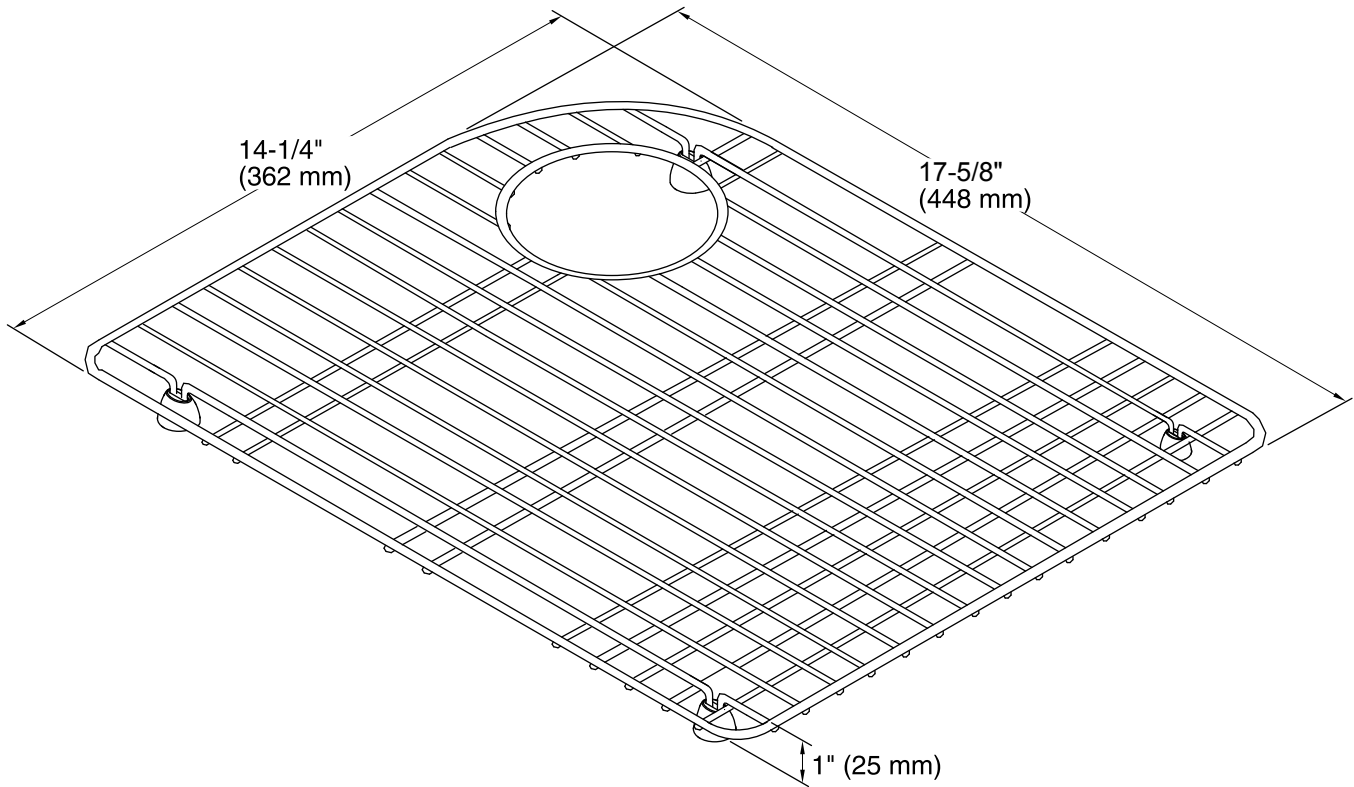

Features

- Fits in the left bowl of the K-5931 and K-5932 Executive Chef kitchen sinks.
- Durable stainless-steel construction.
- Helps protect sink surface from daily wear.
- Dishwasher safe.
- Rubber feet provide added protection.

Technical Information

All product dimensions are nominal.