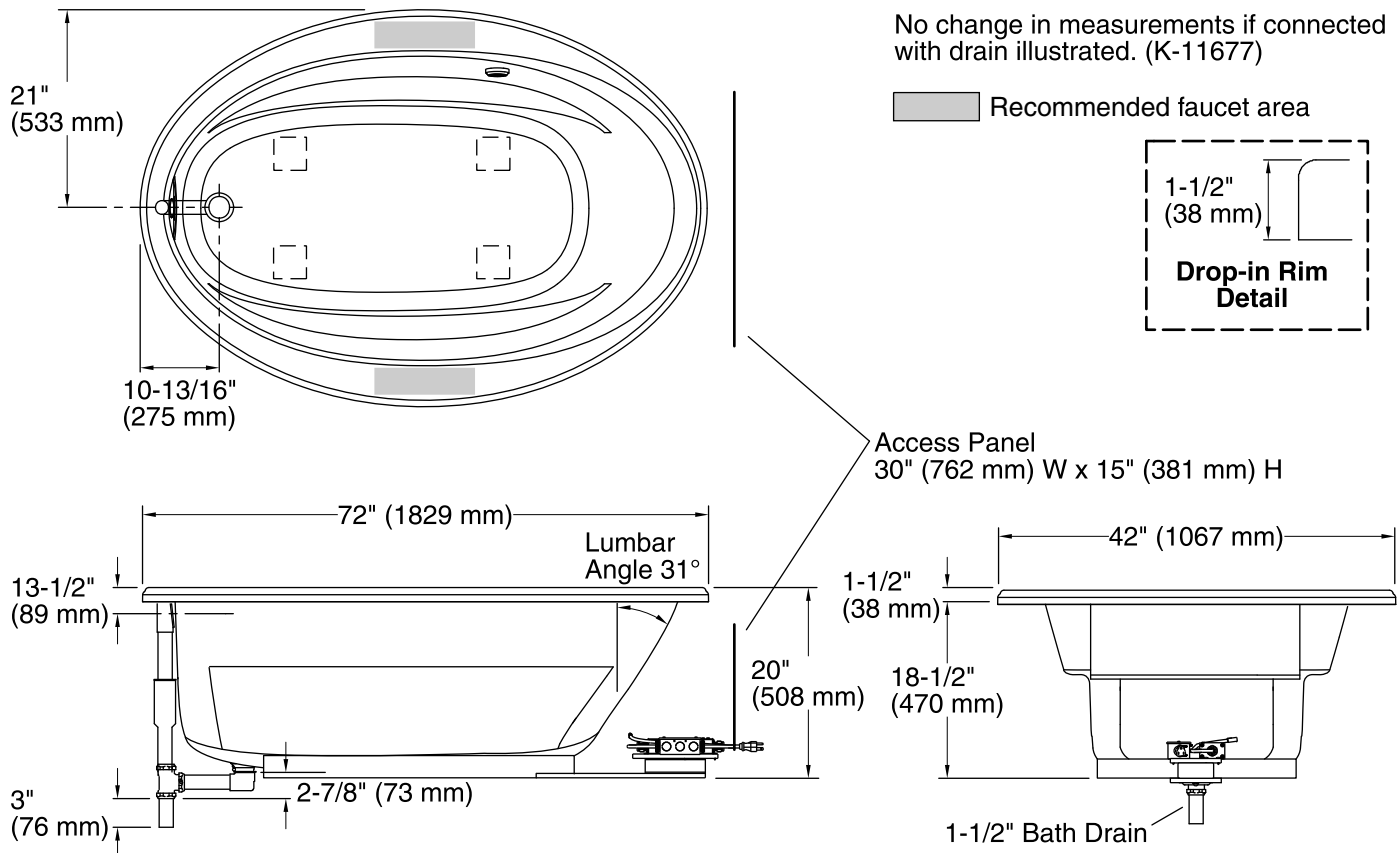

No change in measurements if connected with drain illustrated. (K-11677)

 Recommended faucet area

Required Electrical Service

One circuit required, protected with Class A Ground-Fault Circuit-Interrupter (GFCI) or Residual Current Device (RCD).

Heated Surface: 120 V, 15 A, 60 Hz

Technical Information

All product dimensions are nominal.

Installation:	Drop-in
Drain location:	End
Basin area, bottom:	55-1/4" x 23-1/2" (1403 mm x 597 mm)
Basin area, top:	64-1/2" x 32" (1638 mm x 813 mm)
Weight:	85 lbs (38.6 kg)
Minimum floor load:	35 lbs/ft ² (170.9 kg/m ²)
Water depth:	15" (381 mm)
Water capacity:	75 gal (283.9 L)
Template:	Drop-in, 1042557-7, required, included
Electrical component rating:	Heated Surface: 120 V, 0.5 A, 60 Hz, 65 W

Notes

Measure your actual product for rough-in details.

Install this product according to the installation instructions.

The hot water supply should be 70% of the capacity of the bath or greater. Installations will vary.

Provide one grounded electrical outlet within 24" (610 mm) of each component.