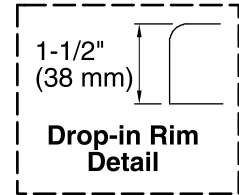

No change in measurements if connected with drain illustrated. (K-11677)

Recommended faucet area

Required Electrical Service

One circuit required, protected with Class A Ground-Fault Circuit-Interrupter (GFCI) or Residual Current Device (RCD).

Heated Surface: 120 V, 15 A, 60 Hz

Technical Information

All product dimensions are nominal.

Installation:	Drop-in
Drain location:	End
Basin area, bottom:	55-1/4" x 23-1/2" (1403 mm x 597 mm)
Basin area, top:	64-1/2" x 32" (1638 mm x 813 mm)
Weight:	85 lbs (38.6 kg)
Minimum floor load:	35 lbs/ft² (170.9 kg/m²)
Water depth:	15" (381 mm)
Water capacity:	75 gal (283.9 L)
Template:	Drop-in, 1042557-7, required, included
Electrical component rating:	Heated Surface: 120 V, 0.5 A, 60 Hz, 65 W

Notes

Measure your actual product for rough-in details.

Install this product according to the installation instructions.

The hot water supply should be 70% of the capacity of the bath or greater. Installations will vary.

Provide one grounded electrical outlet within 24" (610 mm) of each component.