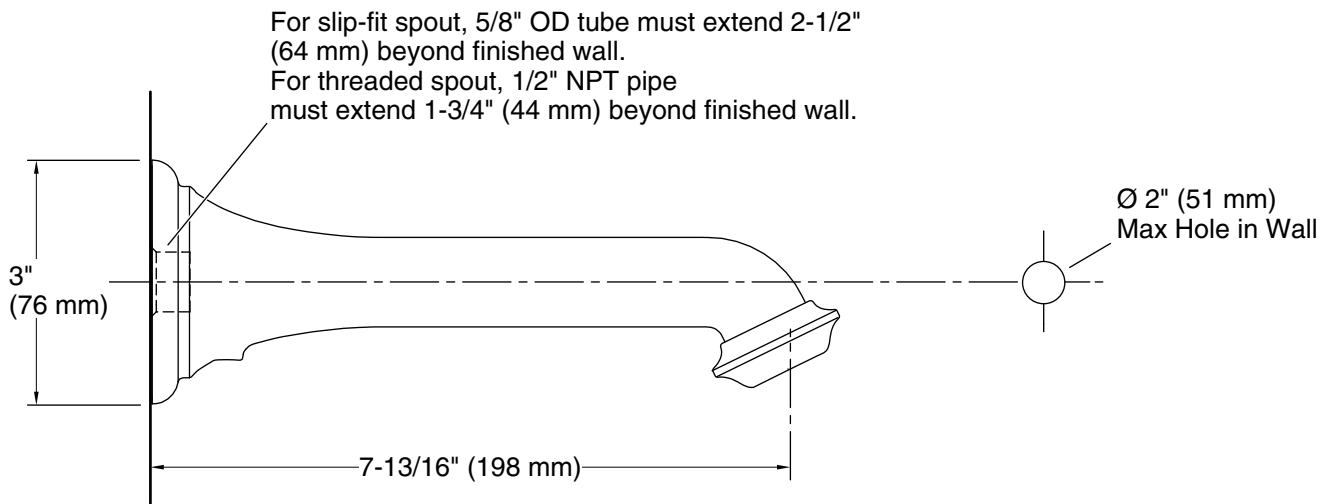

Material

- Metal construction.

Installation

- Wall-mount installation with slip-fit connection and NPT threads.

Recommended Products/Accessories

- K-23723 Faucet cleaner
- K-72567 18" Towel Bar
- K-72568 24" Towel Bar
- K-72570 24" Double Towel Bar
- K-72571 Towel Ring
- K-72572 Robe Hook
- K-72573 Pivoting toilet paper holder
- K-72576 Toilet paper carriage

Technical Information

All product dimensions are nominal.

Spout:

Spout reach: 8-7/16" (214 mm)

Notes

Install this product according to the installation guide.