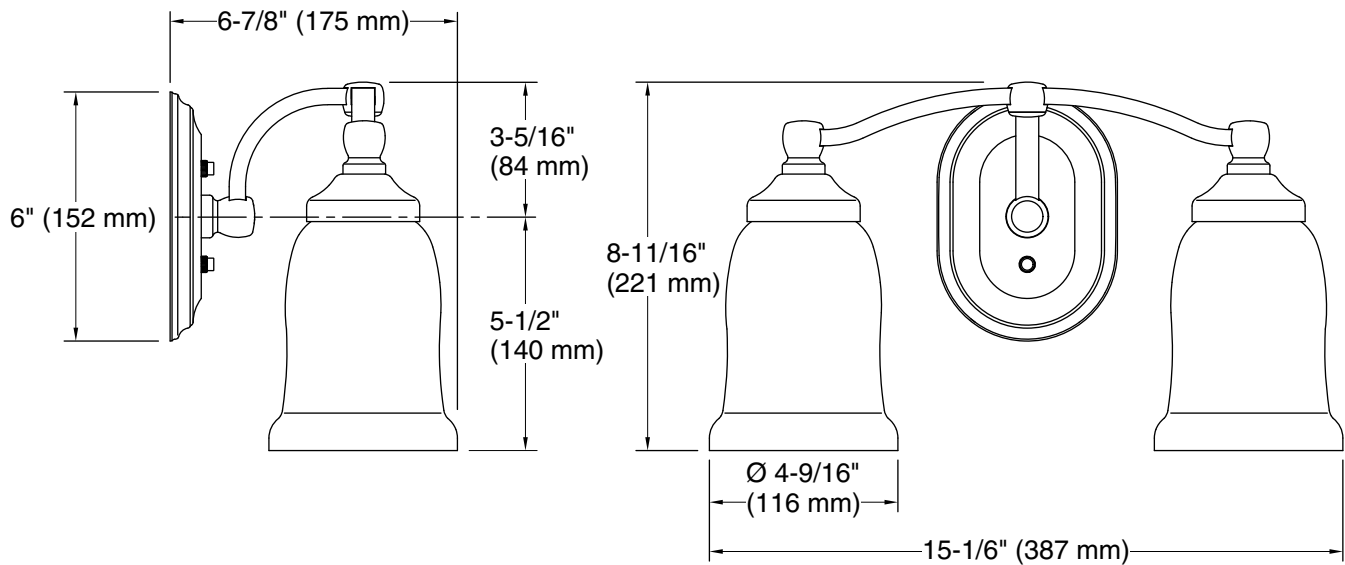

Features

- Frosted-glass shades
- Sconce can be positioned up or down, depending on room setting
- Coordinates with other products in the Bancroft collection
- Includes installation hardware
- Suitable for damp locations, per UL 1598

Technical Information

All product dimensions are nominal.

Installation Type: Wall-mount

Material: Metal, Glass

Number of Lights: 2

Notes

Install this product according to the installation guide.