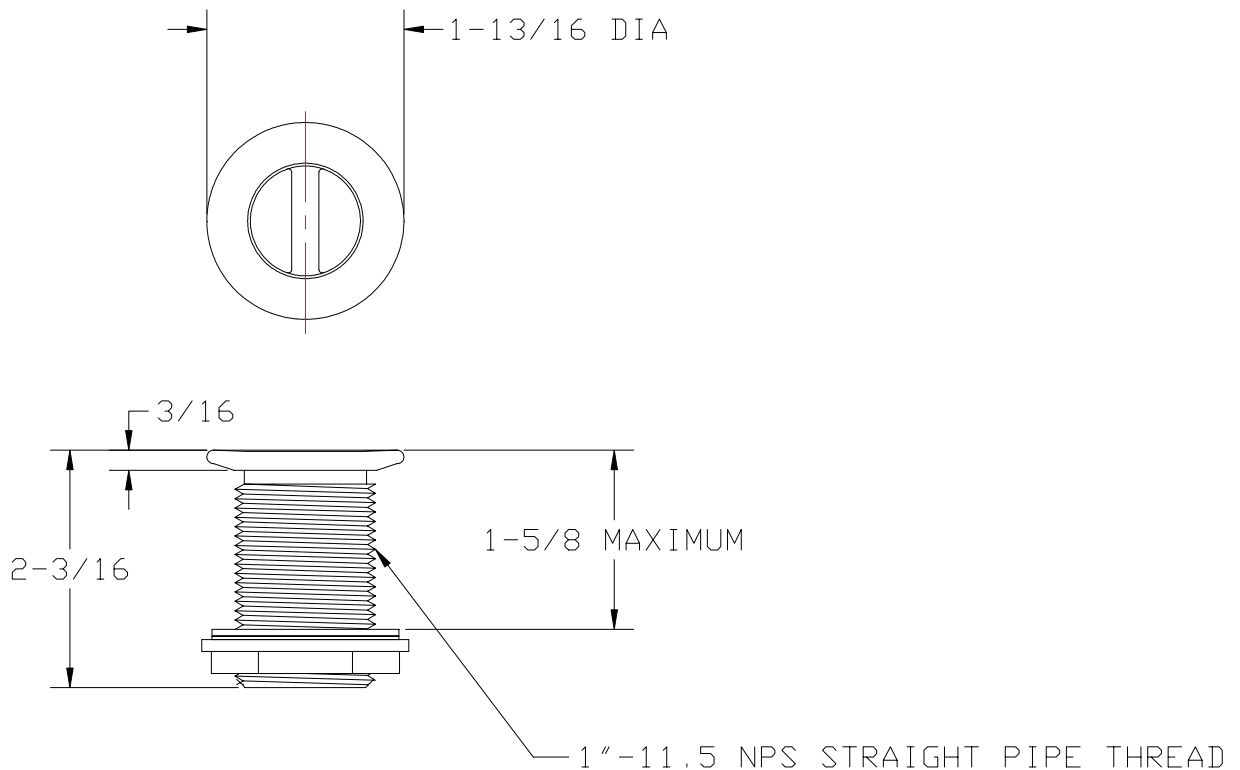

## MODEL NO. 0112-AL OVERFLOW DRAIN SOCKET

The Centralift bath drain is designed for use with cast iron trap installations. The lift and turn stopper provides a full open drain and a positive leak tight shut off with an O-ring seal. The bath drain is a heavy duty brass casting that is polished and chrome plated. The strainer body is sealed with a rubber washer. The O-ring is Buna N rubber.

### INSTALLATION DRAWING

## MODEL NO. 0112-AL OVERFLOW DRAIN SOCKET

### Parts Breakdown

#	Part#	Desc.	Material
1	2058-113	Locknut	Brass
2	1060-K	Washer	Brass
3	466-W	Gasket	Fiber
4	5150	Body	Brass