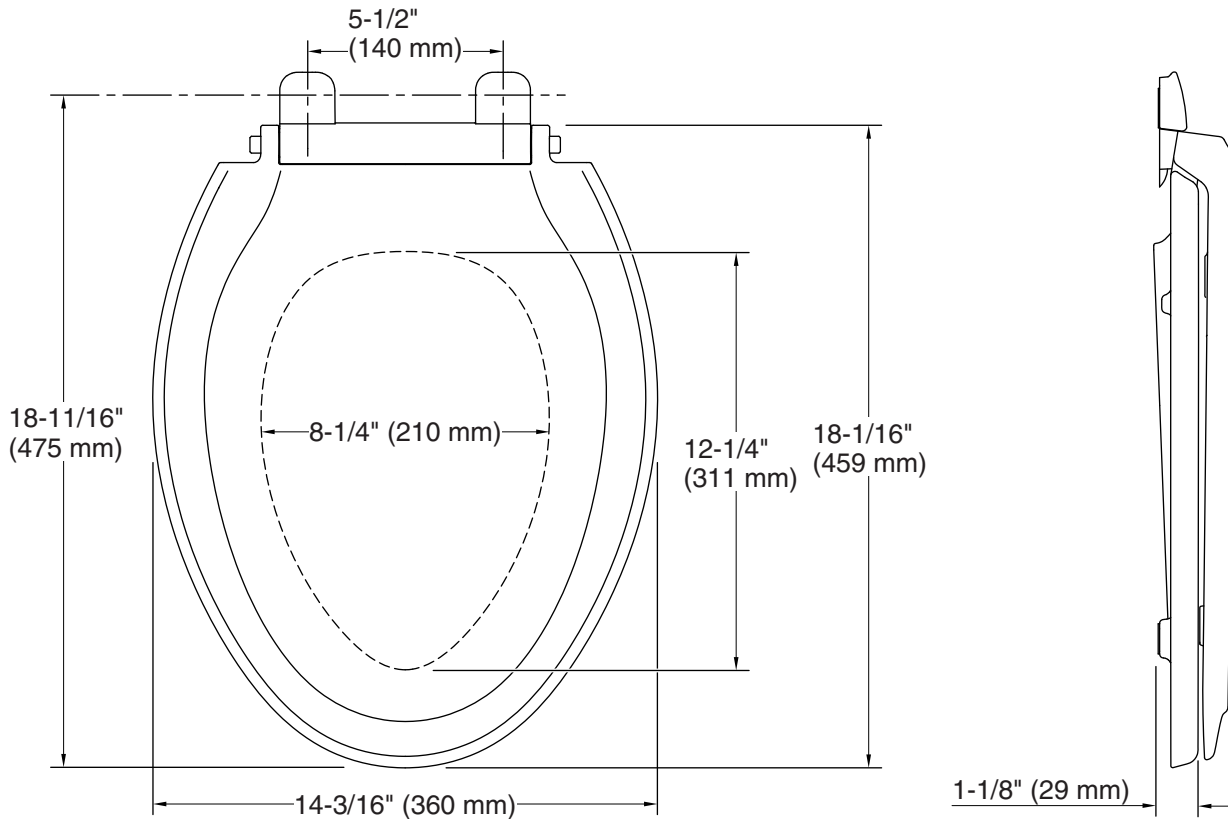

Rutledge®
Nightlight ReadyLatch® Quiet-Close™ elongated toilet
seat
K-24764-RL

Features

- Grip-Tight installation hardware makes it easy to fasten the seat – everything is done from above the bowl
- ReadyLatch® hinge provides a positive lock/unlock latch to securely hold seat in position, yet seat easily removes for cleaning or adjusting fit
- Quiet-Close™ elongated lid and seat prevents slamming
- Grip-Tight bumpers hold seat firmly in place
- Light intensity designed to provide enough light to see the toilet without disrupting nighttime vision
- Choose between three brightness levels: a soft glow or brighter illumination
- Dual LED lighting offers guiding light when lid is down and task light when lid is lifted
- Illumination cycle with automatic 10-hour nightlight
- Battery-operated - no electrical cords required
- Up to six months of battery life (uses 4 AA batteries, not included)
- Contoured seat for user comfort
- Color-matched plastic hinges

Color	Code	Description
-------	------	-------------

	0	White
---	---	-------

Technical Information

All product dimensions are nominal.

Seat shape type: Elongated
Seat front type: Closed-front
Seat-mounting holes: 5-1/2" (140 mm)