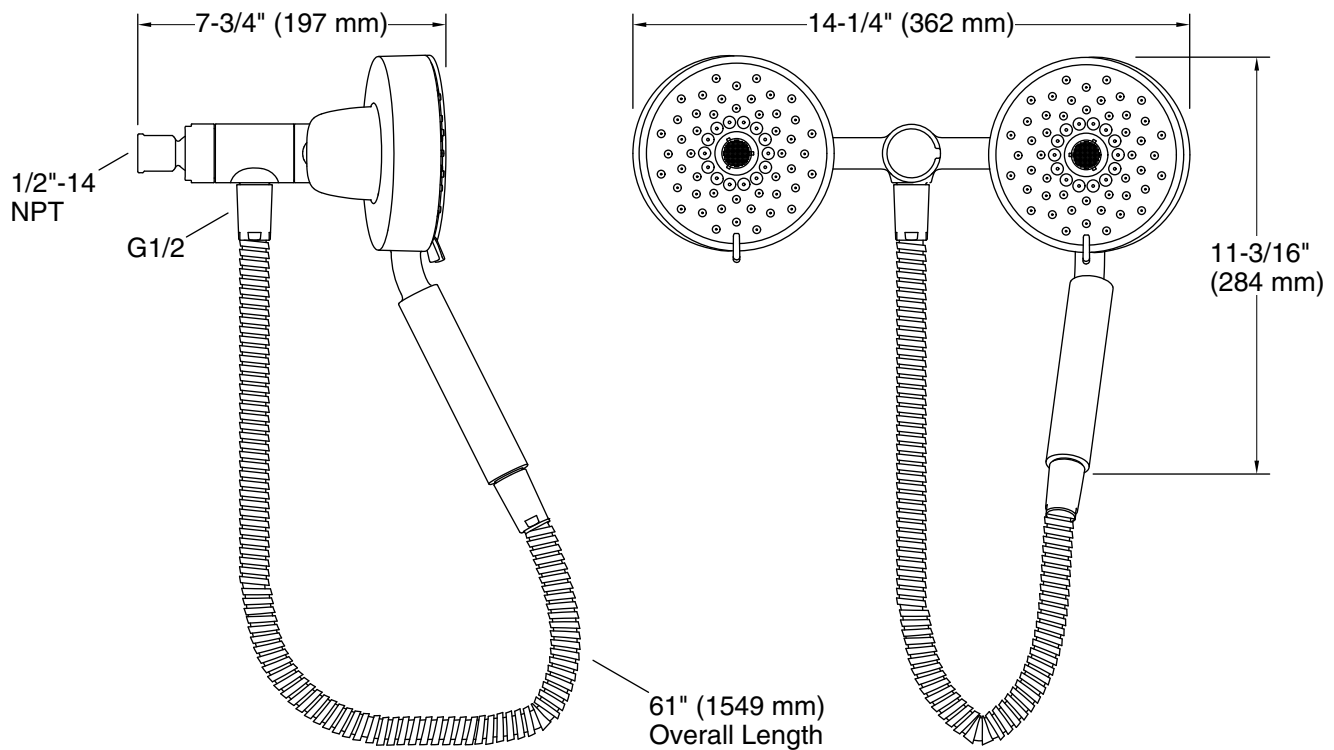

Features

- Multifunction showerhead and handshower each have advanced spray engines to provide three experiences: full coverage, pulsating massage, and silk spray.
- Full coverage spray produces an encompassing spray ideal for everyday use.
- Pulsating massage spray targets sore muscles to ease away aches and pains.
- Silk spray releases a dense, luxurious spray ideal for rinsing.
- Pause feature temporarily pauses water flow to conserve water while you lather, shave or shampoo.
- MasterClean™ sprayface features an easy-to-clean surface that withstands mineral buildup.
- 1.75 gpm (6.6 lpm) maximum flow rate at 45 psi (3.1 bar).
- Box includes: Showerhead, handshower, and 60" (1524 mm) metal hose.

Material

- Premium material construction for durability and reliability.
- KOHLER finishes resist corrosion and tarnishing.

Installation

- Shower arm and flange sold separately.

Included Components

Additional Components:
60" metal hose

Technical Information

All product dimensions are nominal.

Showerhead/Body Spray:

Rated maximum flow: 1.75 gal/min (6.6 l/min)
Pressure: 45 psi (3.1 bar)

Notes

Install this product according to the installation instructions.