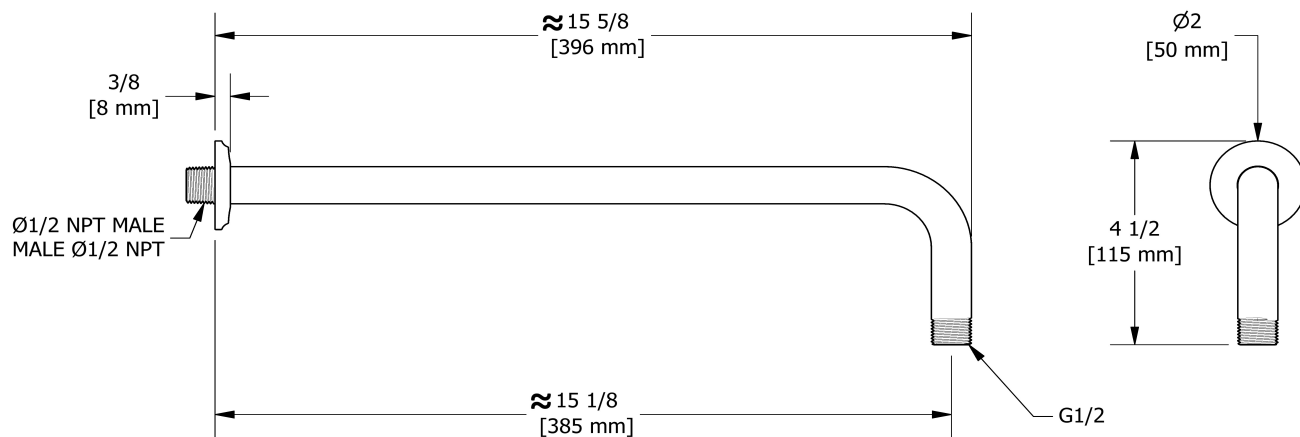

## Descriptions

- 1/2" inlet male NPT
- Shower arm with Momenti flange

## Available colors

- C : Chrome
- BN : Brushed Nickel (PVD)
- PN : Polished Nickel (PVD)

40 cm (16") shower arm  
**554**

Sizes, models and finishes may differ from those presented.