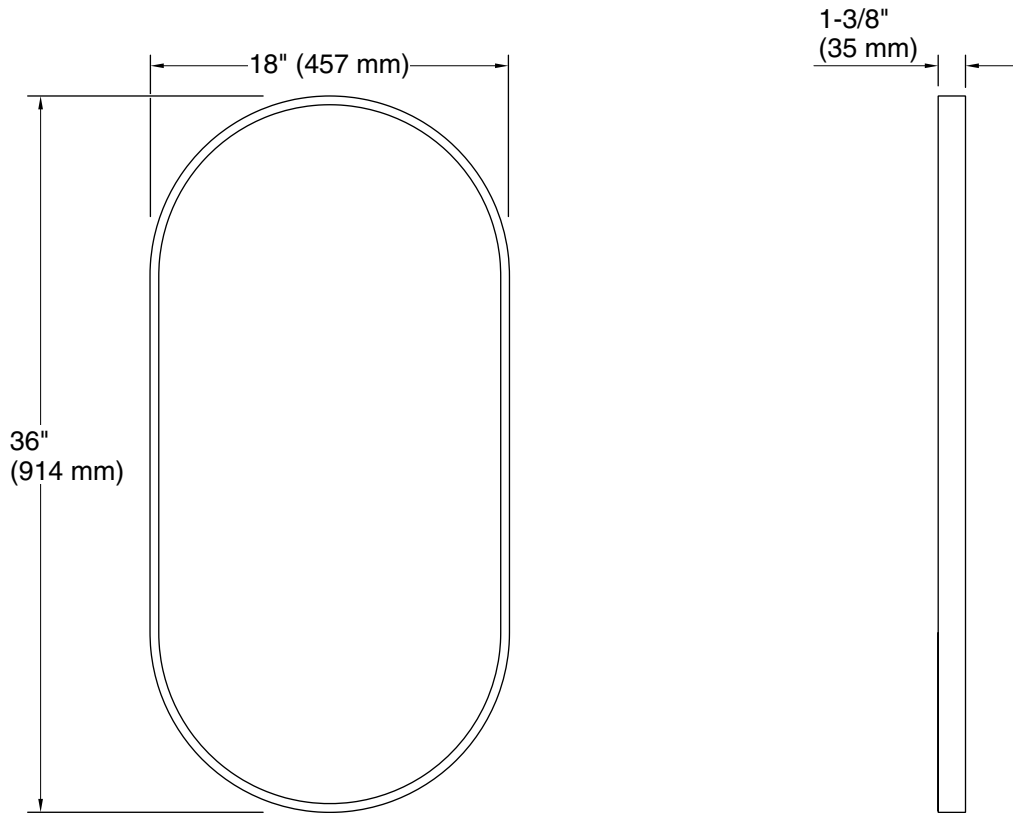

See website for detailed warranty information.

Available Colors/Finishes

Color tiles intended for reference only.

Color	Code	Description
	CPL	Polished Chrome

Technical Information

All product dimensions are nominal.