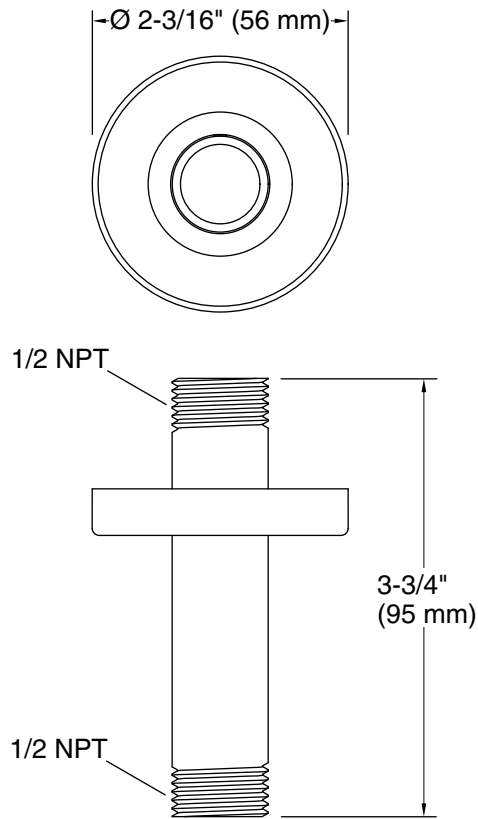

Features

- Compatible only with single-function rainheads
- 3" (76 mm) straight shower arm

Material

- Brass construction ensures durability and reliability
- KOHLER® finishes resist corrosion and tarnishing

Installation

- 1/2 -14 NPT connection
- Ceiling-mount

Recommended Products/Accessories

K-23723 Faucet cleaner

Codes/Standards

None Applicable

KOHLER® Faucet Lifetime Limited Warranty

See website for detailed warranty information.

Technical Information

All product dimensions are nominal.