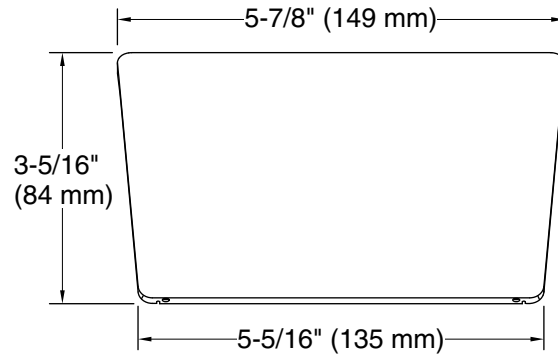

Features

- Contoured overflow hood.
- Designed specifically for use with the Tea-for-Two Cable Pop-up Drain (sold separately).

Material

- KOHLER finishes resist corrosion and tarnishing.

Codes/Standards

ASME A112.18.2/CSA B125.2

Technical Information

All product dimensions are nominal.

Drain included: No

Notes

Install this product according to the installation instructions.