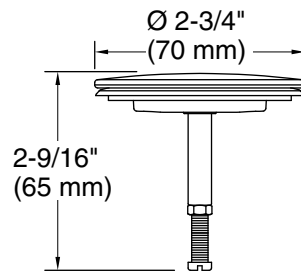

Features

- Contoured overflow hood.
- Designed specifically for use with the Tea-for-Two Cable Pop-up Drain (sold separately).

Material

- KOHLER finishes resist corrosion and tarnishing.

Codes/Standards

ASME A112.18.2/CSA B125.2

Technical Information

All product dimensions are nominal.

Drain included: No

Notes

Install this product according to the installation instructions.