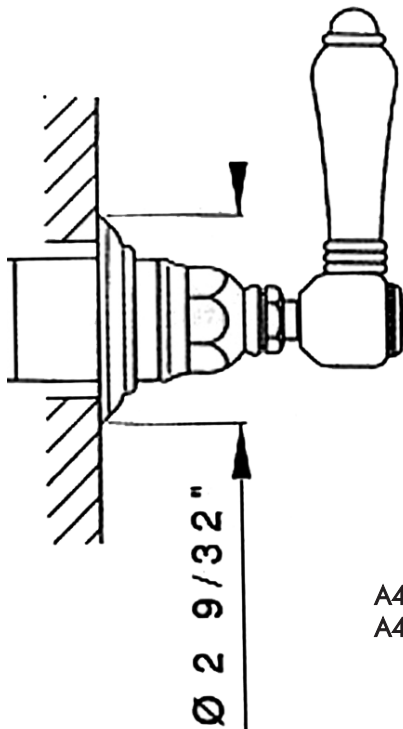

TRIM ONLY FOR VOLUME CONTROL AND 4-PORT DEDICATED DIVERTER

ROHL Country Bath Collection

- A4912LM(Finish)TO (Metal Lever)
- A4912XM(Finish)TO (Cross Handle)
- A4912LP(Finish)TO (Porcelain Lever)
- A4912LH(Finish)TO (Hex Metal Lever)
- A4912LC(Finish)TO (Swarovski® Crystal Lever)
- A4912XC(Finish)TO (Swarovski® Crystal Cross Handle)

FEATURES

- Escutcheon, dome, and handle only to:
  - A4911BO 3/4" volume control rough
  - R1040R 3/4" volume control rough
  - R1062 dedicated 4-port, 3-way diverter rough
- All components made of brass
- **Must order rough to complete**

COLORS/FINISHES

- Polished Chrome
- Polished Nickel
- Satin Nickel
- Tuscan Brass
- Inca Brass
- Old Iron*

WARRANTY

- Limited Lifetime*
- No Warranty on Tuscan Brass Finish (TCB)

*Old Iron finish only available for A4912LM and A4912XM