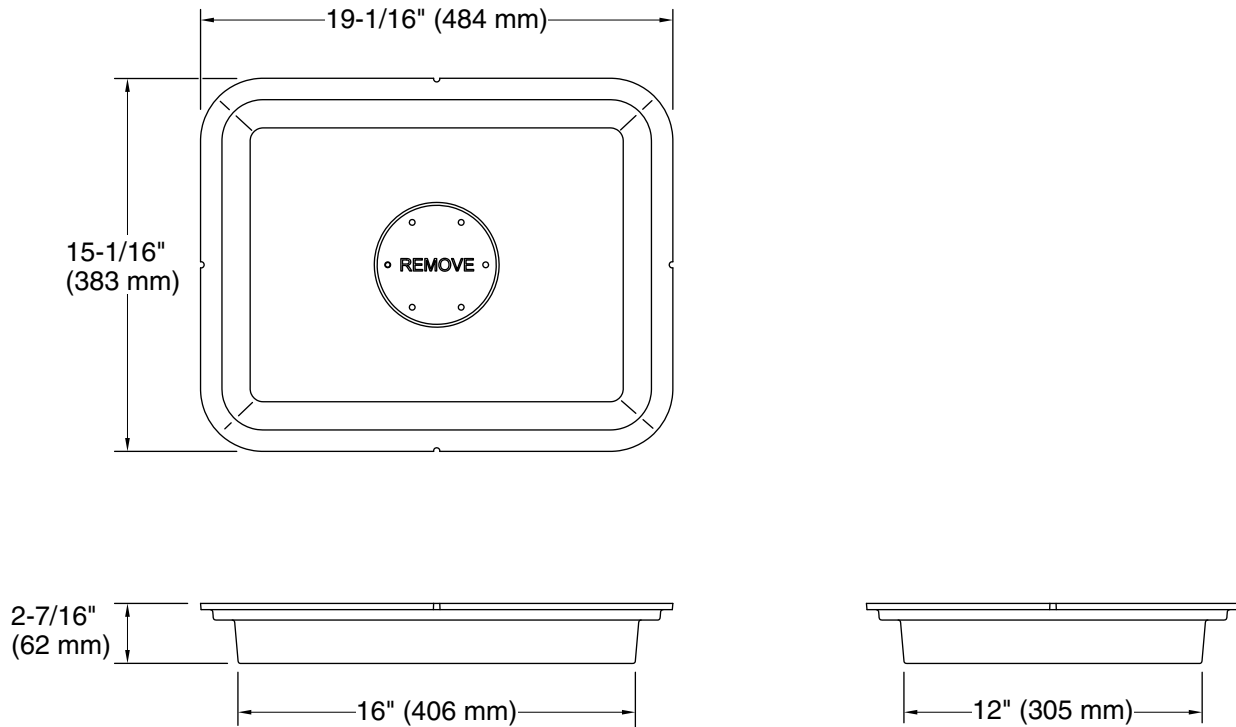

Features

- For use with floor-mount bath filler and mounting block (sold separately)
- Can be installed without required freestanding bath filler
- Durable plastic construction

Installation

- For use in concrete floors

See website for detailed warranty information.

Technical Information

All product dimensions are nominal.

Drain included: No

Notes

Install this product according to the installation instructions.