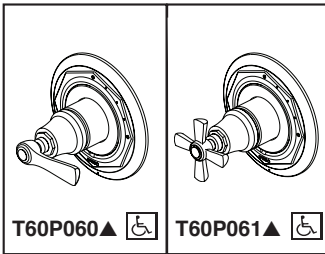

BRIZO®

PRESSURE BALANCE SHOWER TRIM

- Rook™ Bath Collection
- Valve Only (T60P060/T60P061)

Submitted Model No.: _____

Specific Features: _____

T60P060▲

T60P061▲

RP81665 Available Extension Kit

▲ Designate proper finish suffix

STANDARD SPECIFICATIONS:

- Maintains a balanced pressure of hot and cold water even when a valve is turned on or off elsewhere in the system
- For use with MultiChoice® Universal rough valve body (R60000 Series)
- Back-to-back installation capability
- Solid brass fabricated body
- Temperature only controlled with handle
- Red/blue indicator markings
- Field adjustable to limit handle rotation into hot water zone
- 120° maximum handle rotation
- All parts replaceable from the front of the valve
- Extension kit (RP81665) extends rough installation for up to 1 3/4" (optional, not included)