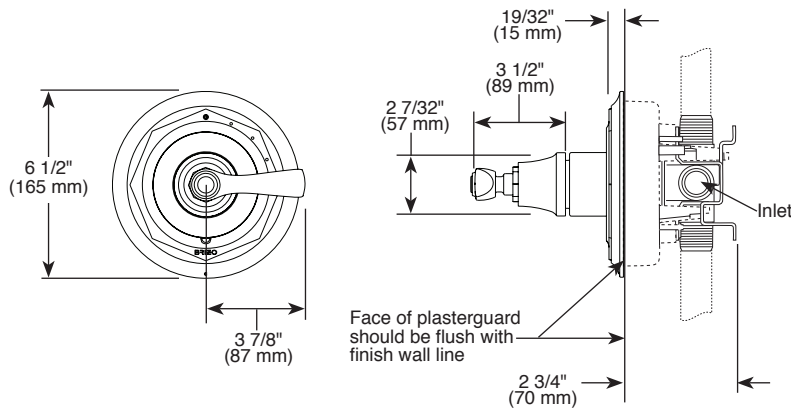

BRIZO®

PRESSURE BALANCE SHOWER TRIM

- Rook™ Bath Collection
- Valve Only (T60P060/T60P061)

Submitted Model No.: _____

Specific Features: _____

T60P060▲

T60P061▲

RP81665 Available Extension Kit

▲ Designate proper finish suffix

STANDARD SPECIFICATIONS:

- Maintains a balanced pressure of hot and cold water even when a valve is turned on or off elsewhere in the system
- For use with MultiChoice® Universal rough valve body (R60000 Series)
- Back-to-back installation capability
- Solid brass fabricated body
- Temperature only controlled with handle
- Red/blue indicator markings
- Field adjustable to limit handle rotation into hot water zone
- 120° maximum handle rotation
- All parts replaceable from the front of the valve
- Extension kit (RP81665) extends rough installation for up to 1 3/4" (optional, not included)