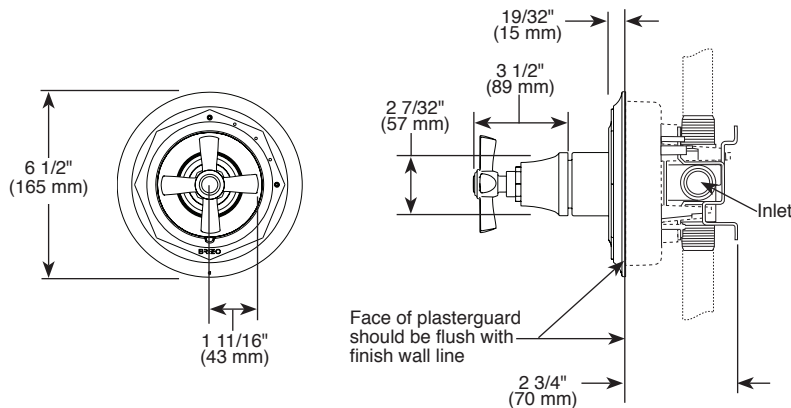

BRIZO®

PRESSURE BALANCE SHOWER TRIM

- Rook™ Bath Collection
- Valve Only (T60P060/T60P061)

Submitted Model No.: _____

Specific Features: _____

T60P060▲

T60P061▲

RP81665 Available Extension Kit

▲ Designate proper finish suffix

STANDARD SPECIFICATIONS:

- Maintains a balanced pressure of hot and cold water even when a valve is turned on or off elsewhere in the system
- For use with MultiChoice® Universal rough valve body (R60000 Series)
- Back-to-back installation capability
- Solid brass fabricated body
- Temperature only controlled with handle
- Red/blue indicator markings
- Field adjustable to limit handle rotation into hot water zone
- 120° maximum handle rotation
- All parts replaceable from the front of the valve
- Extension kit (RP81665) extends rough installation for up to 1 3/4" (optional, not included)