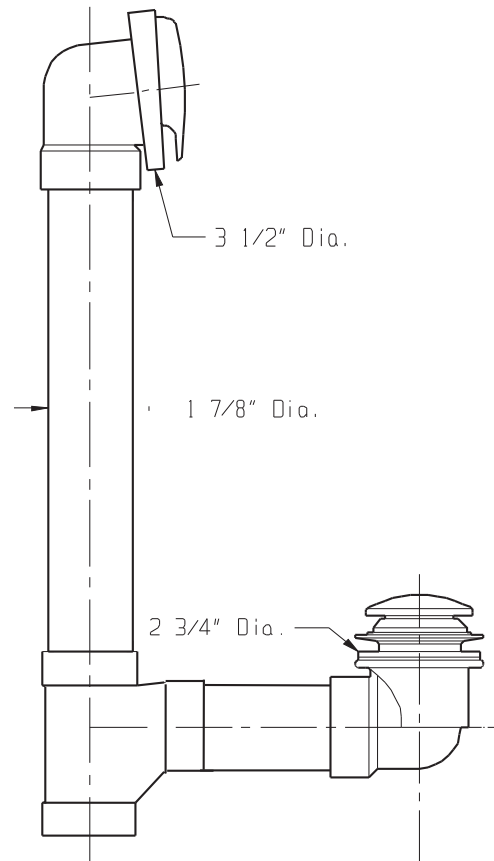

Suffixes Available:

None

Job Name	
Date	
Model Specified	
Quantity	
Customer	
Contractor	
Architect/engineer	

Gerber Toll Free Technical Support: 888-648-6466
www.gerberonline.com