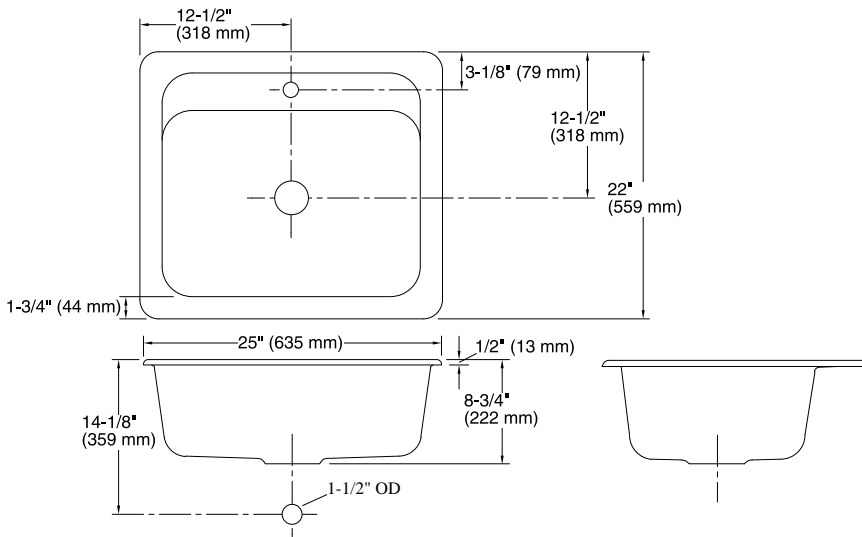

Mayfield™
25" top-mount single-bowl kitchen sink
K-5964-1

Features

- 27" (686 mm) minimum base cabinet width
- Single bowl
- 7-3/4" (197 mm) depth
- Single faucet hole
- Constructed of KOHLER® Enameled Cast Iron.

See website for detailed warranty information.

Available Colors/Finishes

Color tiles intended for reference only.

Color	Code	Description
	0	White
	96	Biscuit
	7	Black Black™

Technical Information

All product dimensions are nominal.

Bowl configuration:	Single
Cutout:	Top-mount, 23-3/4" x 20-3/4" (603 mm x 527 mm) with 1" (25 mm) radius corners
Bowl area (Only):	Length: 22" (559 mm) Width: 15" (381 mm) Bowl depth: 8" (203 mm) Water depth: 7-3/4" (197 mm)
Drain hole:	3-5/8" (92 mm)
Template:	1031341-7, required, included