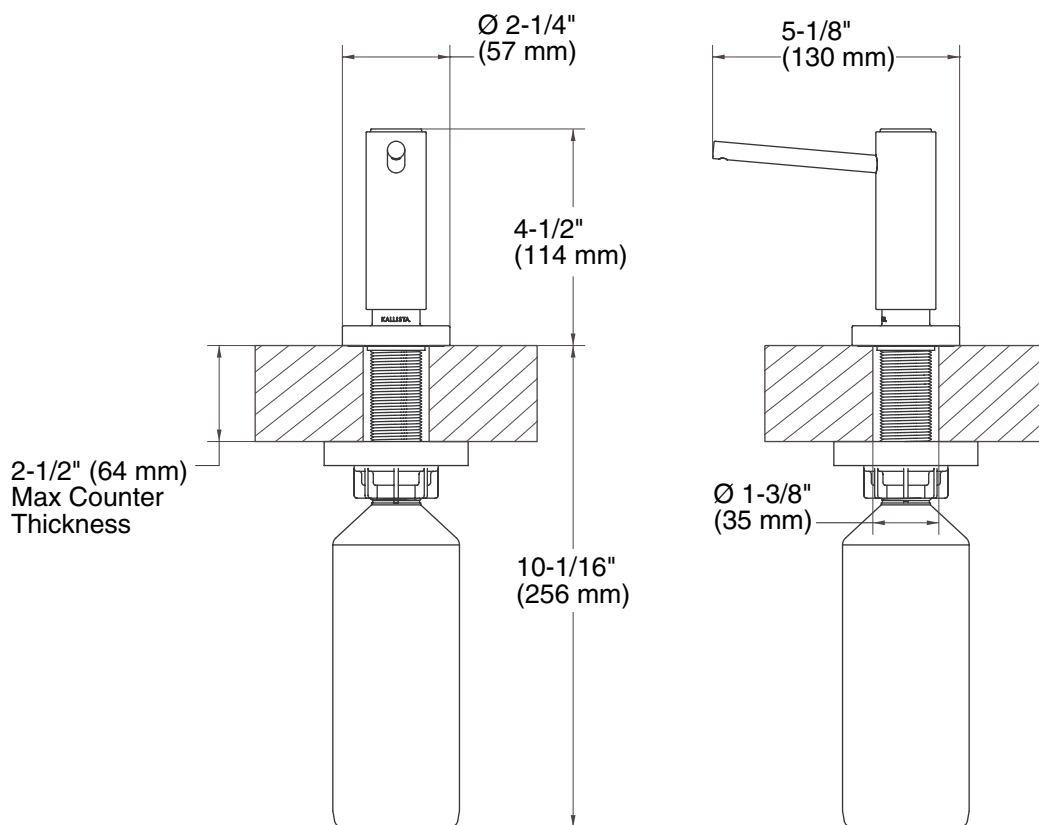

#### FEATURES

- Solid brass construction for durability and reliability
- Easy installation
- Greater thread allows product to be used with up to 2-1/2" (64 mm) countertop material
- Refillable from above counter
- Large 16 oz (473 ml) capacity bottle
- Complements the One kitchen faucet collection

#### SPECIFIED MODEL

Model	Description	Finishes			
P25215-00	One Soap Dispenser	<input type="checkbox"/> CP Polished Chrome	<input type="checkbox"/> AD Nickel Silver	<input type="checkbox"/> AG Brushed Nickel	<input type="checkbox"/> GN Gunmetal