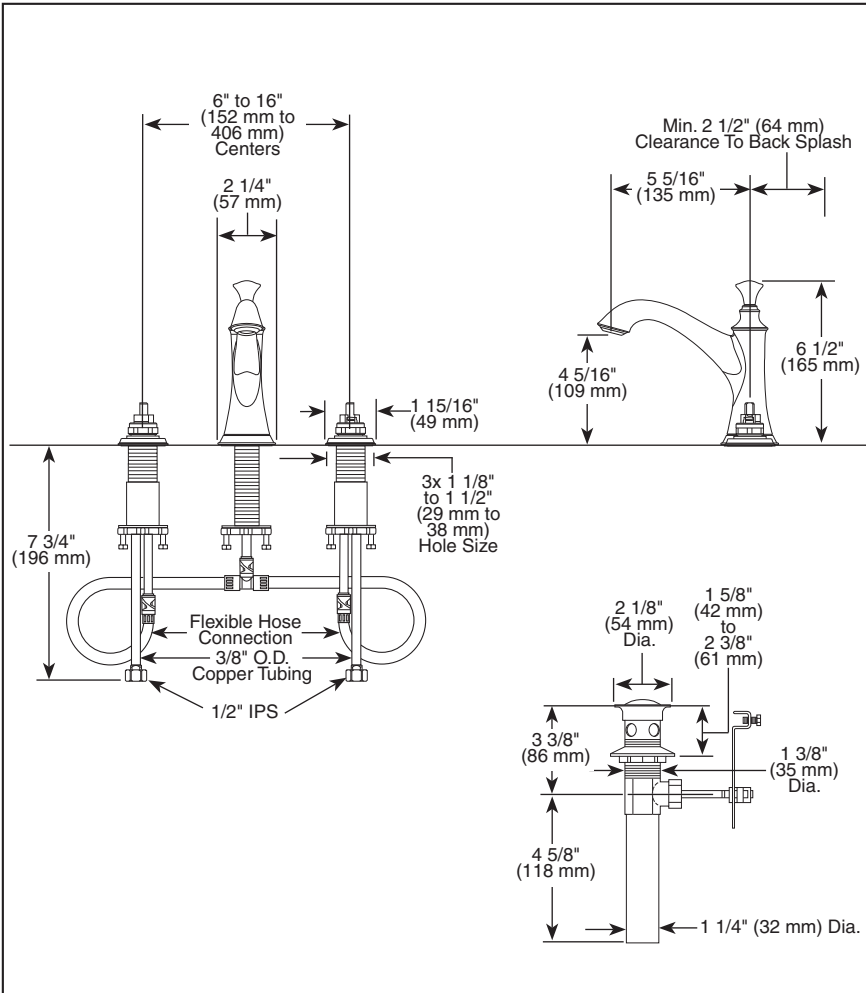

COMPLIES WITH:

- ASME A112.18.1 / CSA B125.1
- ASME A112.18.2 / CSA B125.2
- Indicates compliance to ICC/ANSI A117.1
- EPA WaterSense
- Verified compliant with .25% weighted average Pb content regulations.