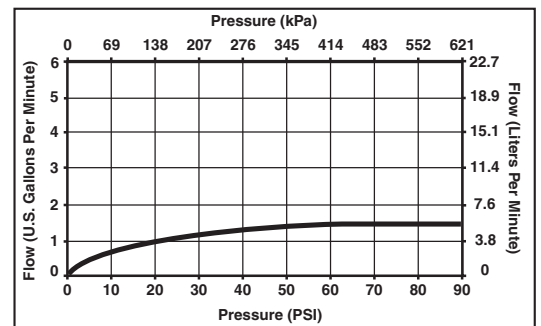

Delta Faucet Company

55 E. 111th Street, Indianapolis, Indiana 46280
395 Matheson Blvd. E., Mississauga, ON L4Z 2H2
© 2010 Masco Corporation of Indiana

Delta reserves the right (1) to make changes in specifications and materials, and (2) to change or discontinue models, both without notice or obligation. Dimensions are for reference only. See current full-line price book or www.brizo.com for finish options and product availability.

BSP-L-65305LF-LHP Rev. A