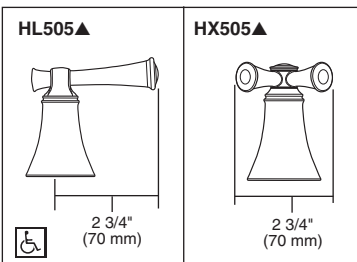

▲ Designate Proper Finish Suffix