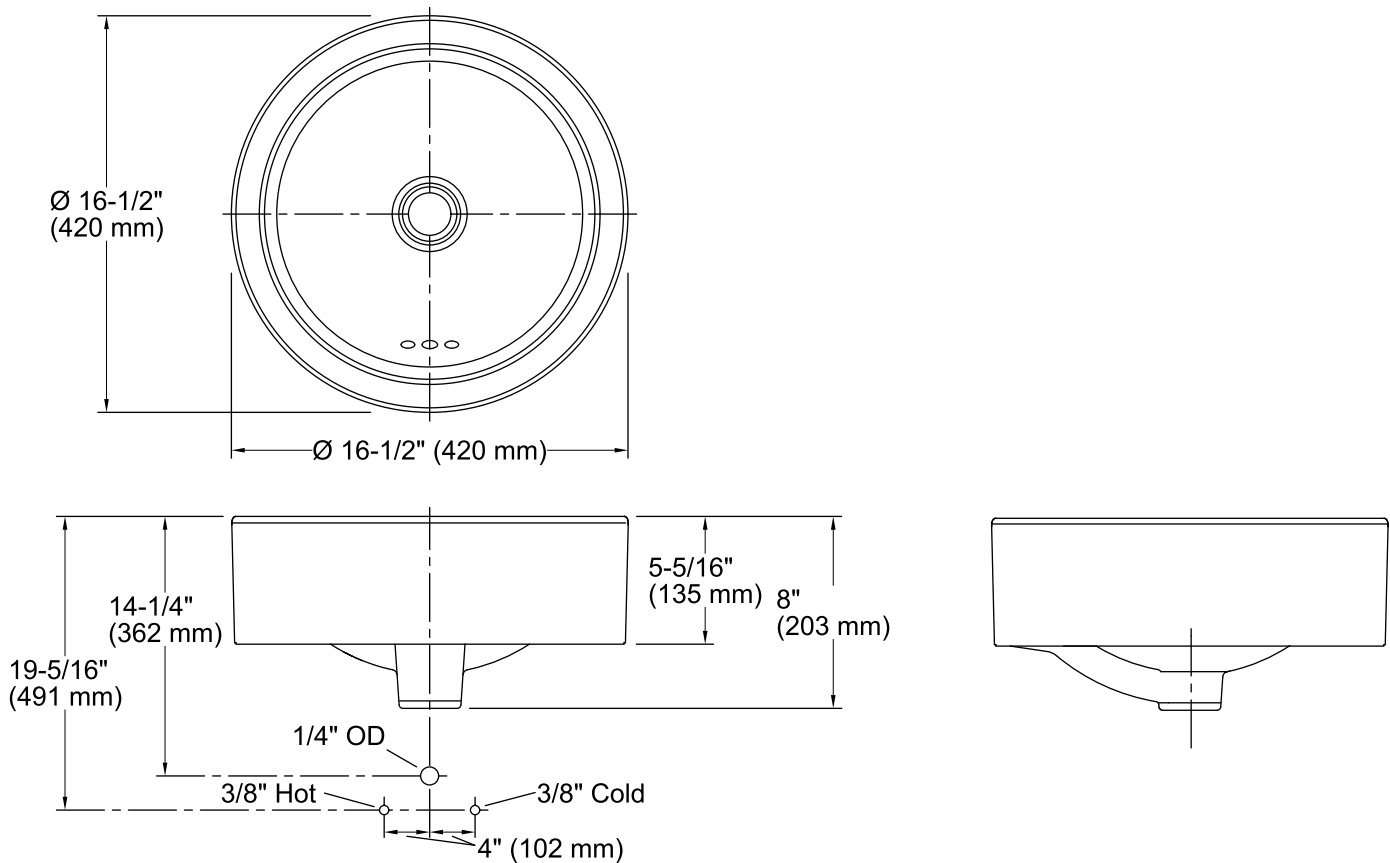

Vox® Round

Above-counter Bathroom Sink
K-14800

Features

- Vitreous china.
- Above-counter.
- Round basin for a modern contemporary look.
- With overflow.
- No faucet holes; requires wall- or counter-mount faucet.
- 16-1/2" (419 mm) diameter

Technical Information

All product dimensions are nominal.

Bowl configuration:	Single
Installation:	Vessel
Bowl area:	Diameter: 15-1/2" (394 mm) Water depth: 5-3/4" (146 mm)
Drain hole:	1-3/4" (44 mm)
Template:	1144643-7, required, included

Notes

Install this product according to the installation instructions.

Choose a faucet that will provide adequate clearance and will direct the water stream to the center of the bathroom sink.

Spout must be mounted high enough to clear 5-5/16" (135 mm) rim height and provide a 1" (25 mm) min air gap per ASME A112.1.2.