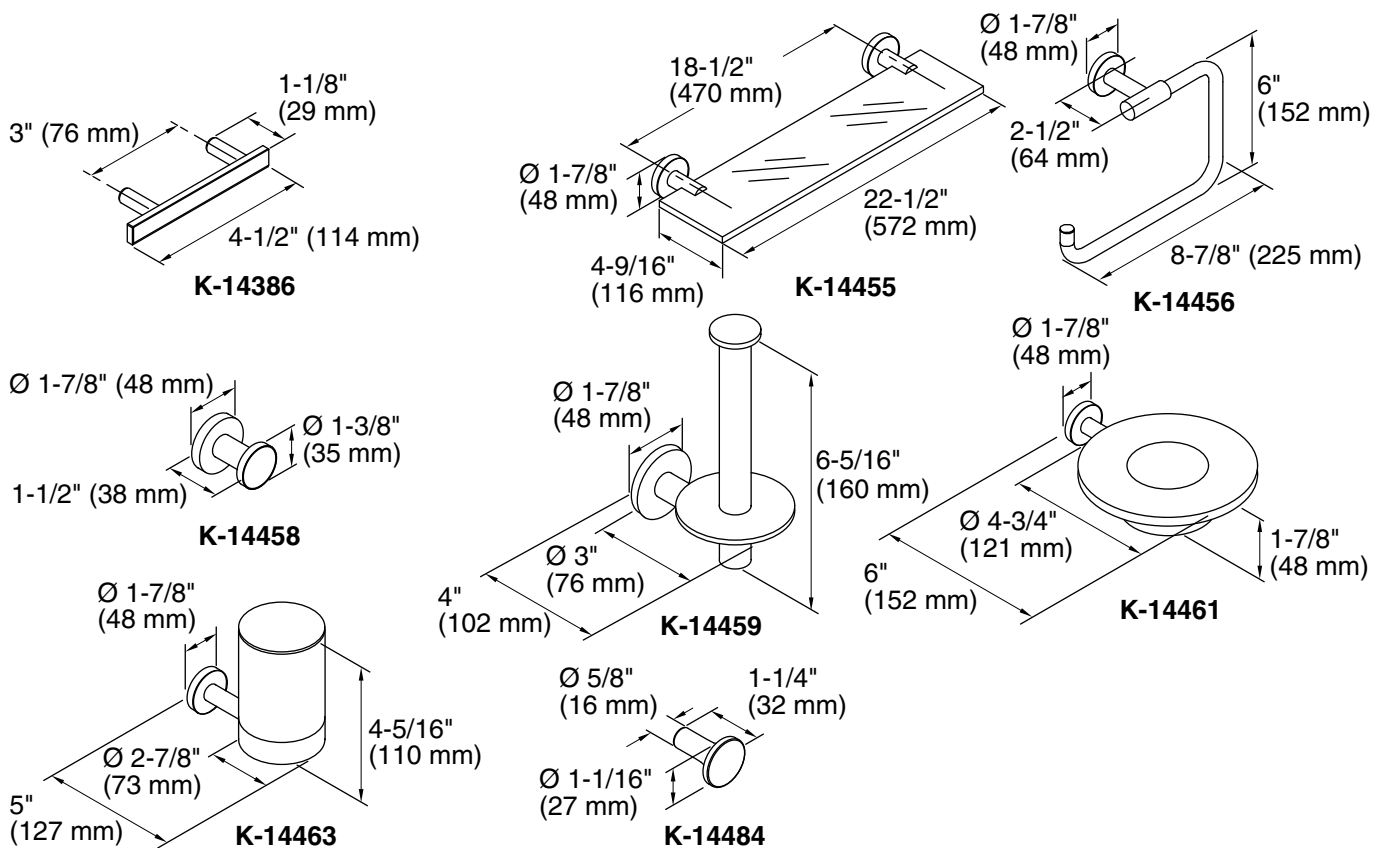

Features

- Brass construction
- Contemporary, minimal design
- Complements Stillness® faucet line

Codes/Standards Applicable

Specified model meets or exceeds the following:

- None applicable

Colors/Finishes

- CP: Polished Chrome
- Other: Refer to Price Book for additional colors/finishes

Specified Model

Model/Description		Model/Description	
K-14386 Pull cabinet hardware <input type="checkbox"/> CP <input type="checkbox"/> Other_____		K-14463 Tumbler/toothbrush holder <input type="checkbox"/> CP <input type="checkbox"/> Other_____	
K-14455 Glass shelf <input type="checkbox"/> CP <input type="checkbox"/> Other_____		K-14484 Knob cabinet hardware <input type="checkbox"/> CP <input type="checkbox"/> Other_____	
K-14456 Towel ring <input type="checkbox"/> CP <input type="checkbox"/> Other_____			
K-14458 Robe hook <input type="checkbox"/> CP <input type="checkbox"/> Other_____			
K-14459 Toilet tissue holder <input type="checkbox"/> CP <input type="checkbox"/> Other_____			
K-14461 Soap dish <input type="checkbox"/> CP <input type="checkbox"/> Other_____			

Product Specification

The product shall be of brass construction. The product shall be of contemporary, minimal design. The product shall complement Stillness faucet line. The product shall be Kohler Model K-_____-_____.

Product Diagram